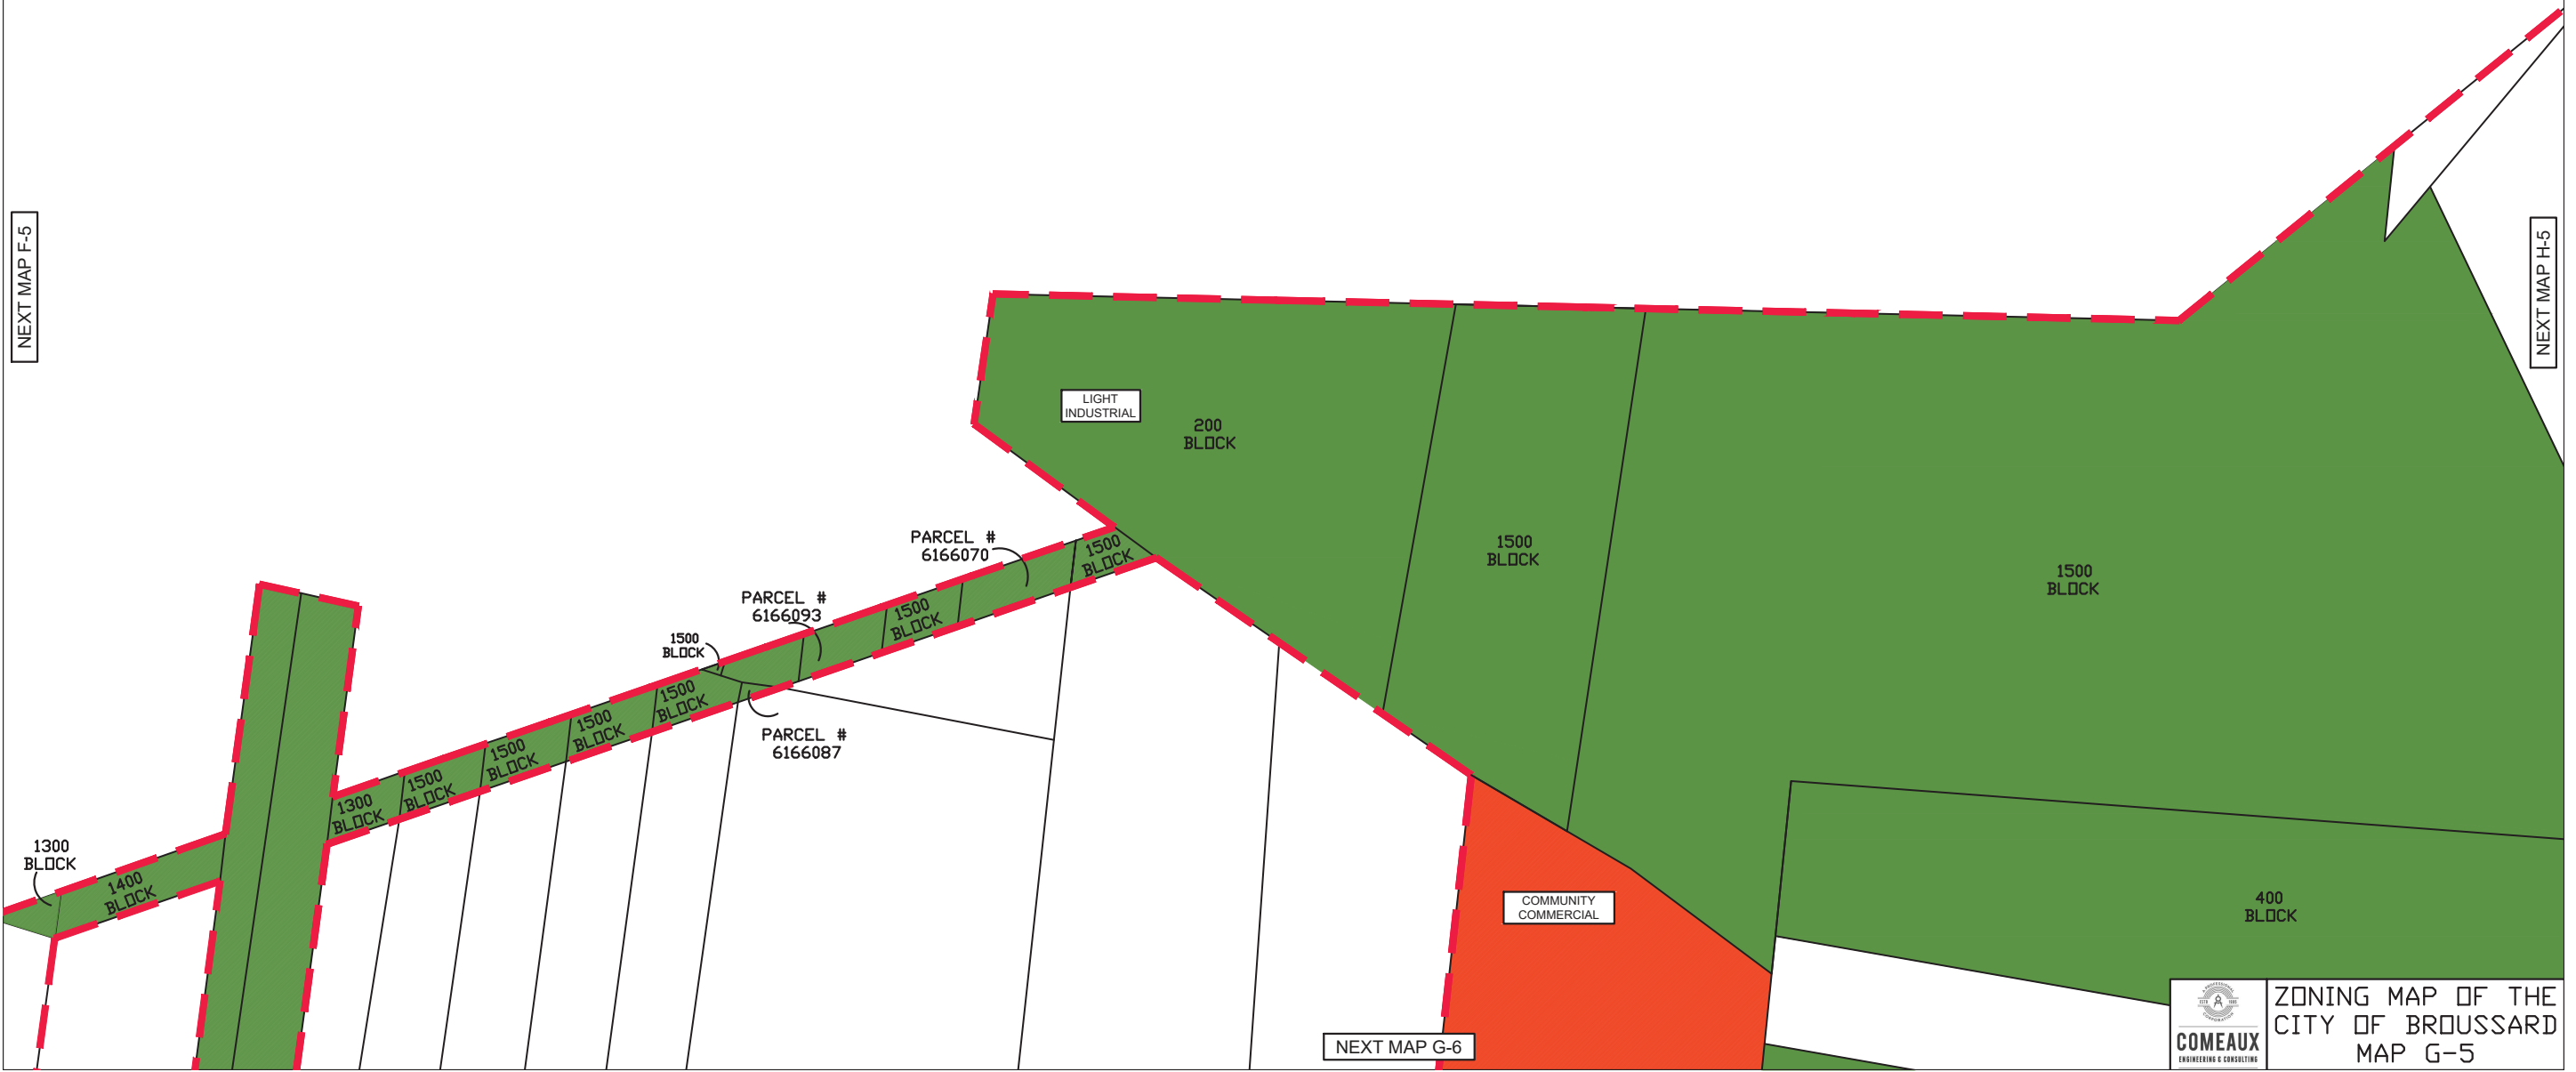

SCALE 1"=400'

NEXT MAP F-5

NEXT MAP H-5

NEXT MAP G-6

ZONING MAP OF THE CITY OF BROUSSARD
MAP G-5