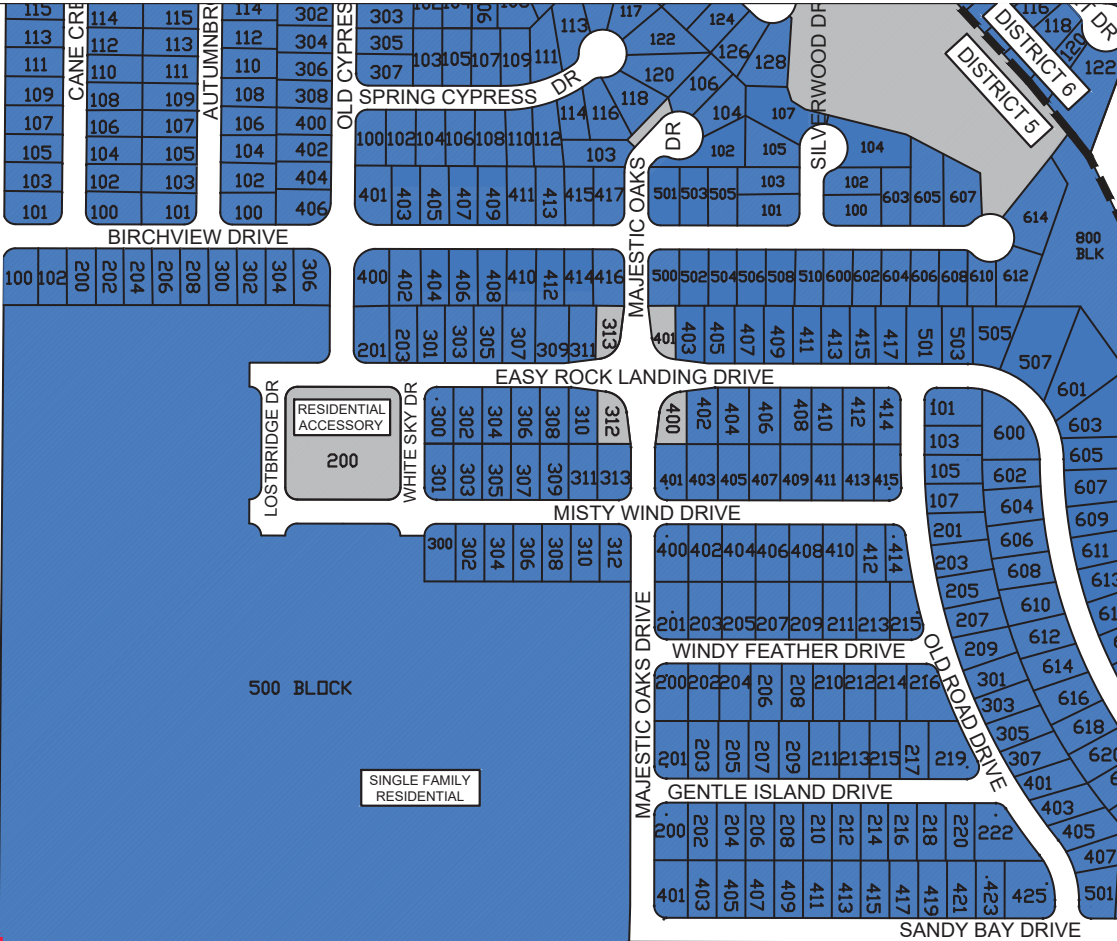

NEXT MAP E-12

GRIFFIN RD

LEGACY LN

HERITAGE DR

NEXT MAP E-14

NEXT MAP F-13

200 BLOCK

NEIGHBORHOOD COMMERCIAL

ZONING MAP OF THE  
CITY OF BROUSSARD  
MAP E-13