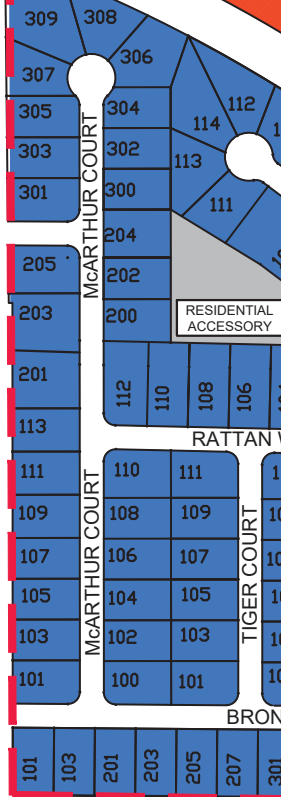

NEXT MAP D-11

FORTUNE RD

SOUTH FORK DR

NEXT MAP E-12

WOODSTOCK DR

COPPERFIELD WAY

GRAVENHAGE CL

DONCASTER CL

CRICKLADE CT

GREENWICH PLACE

PICADILLY RD

N RUSHMORE LN

LINGSFORD CL

SCALE 1"=400'

ZONING MAP OF THE CITY OF BROUSSARD  
MAP D-12