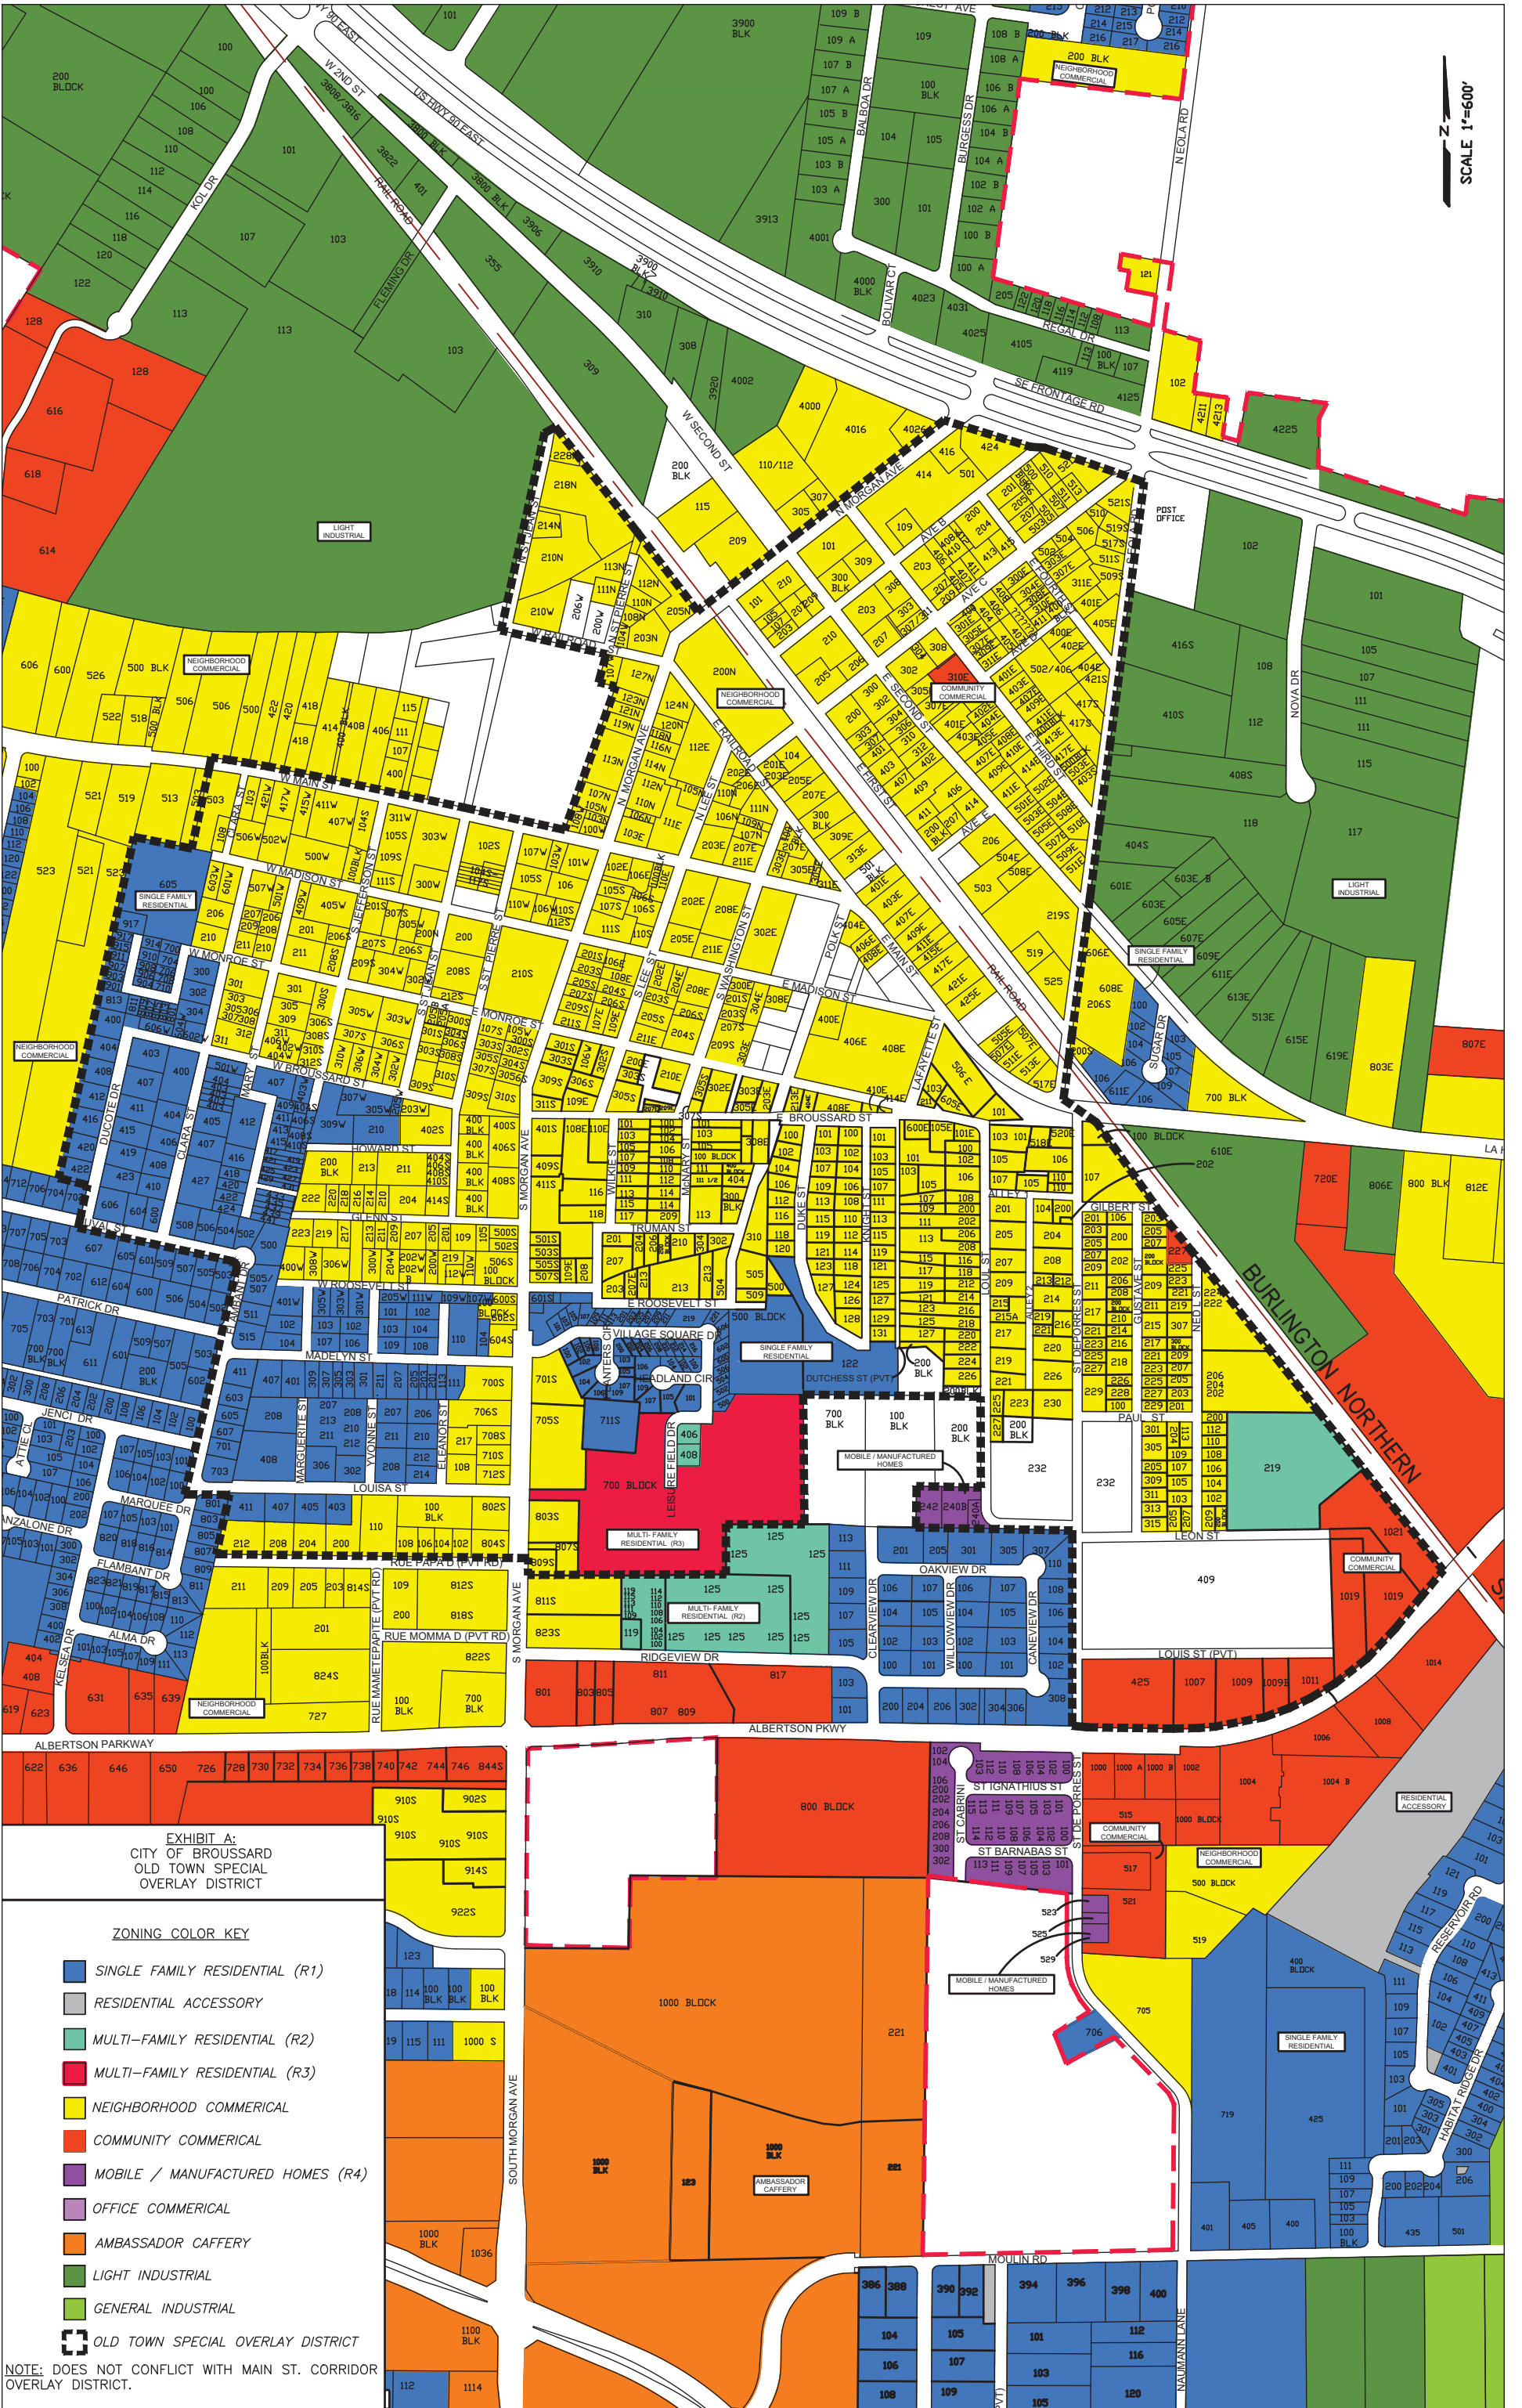

SCALE 1"=600'

EXHIBIT A:  
CITY OF BROUSSARD  
OLD TOWN SPECIAL  
OVERLAY DISTRICT

ZONING COLOR KEY

- SINGLE FAMILY RESIDENTIAL (R1)
- RESIDENTIAL ACCESSORY
- MULTI-FAMILY RESIDENTIAL (R2)
- MULTI-FAMILY RESIDENTIAL (R3)
- NEIGHBORHOOD COMMERCIAL
- COMMUNITY COMMERCIAL
- MOBILE / MANUFACTURED HOMES (R4)
- OFFICE COMMERCIAL
- AMBASSADOR CAFFERY
- LIGHT INDUSTRIAL
- GENERAL INDUSTRIAL

OLD TOWN SPECIAL OVERLAY DISTRICT

NOTE: DOES NOT CONFLICT WITH MAIN ST. CORRIDOR OVERLAY DISTRICT.