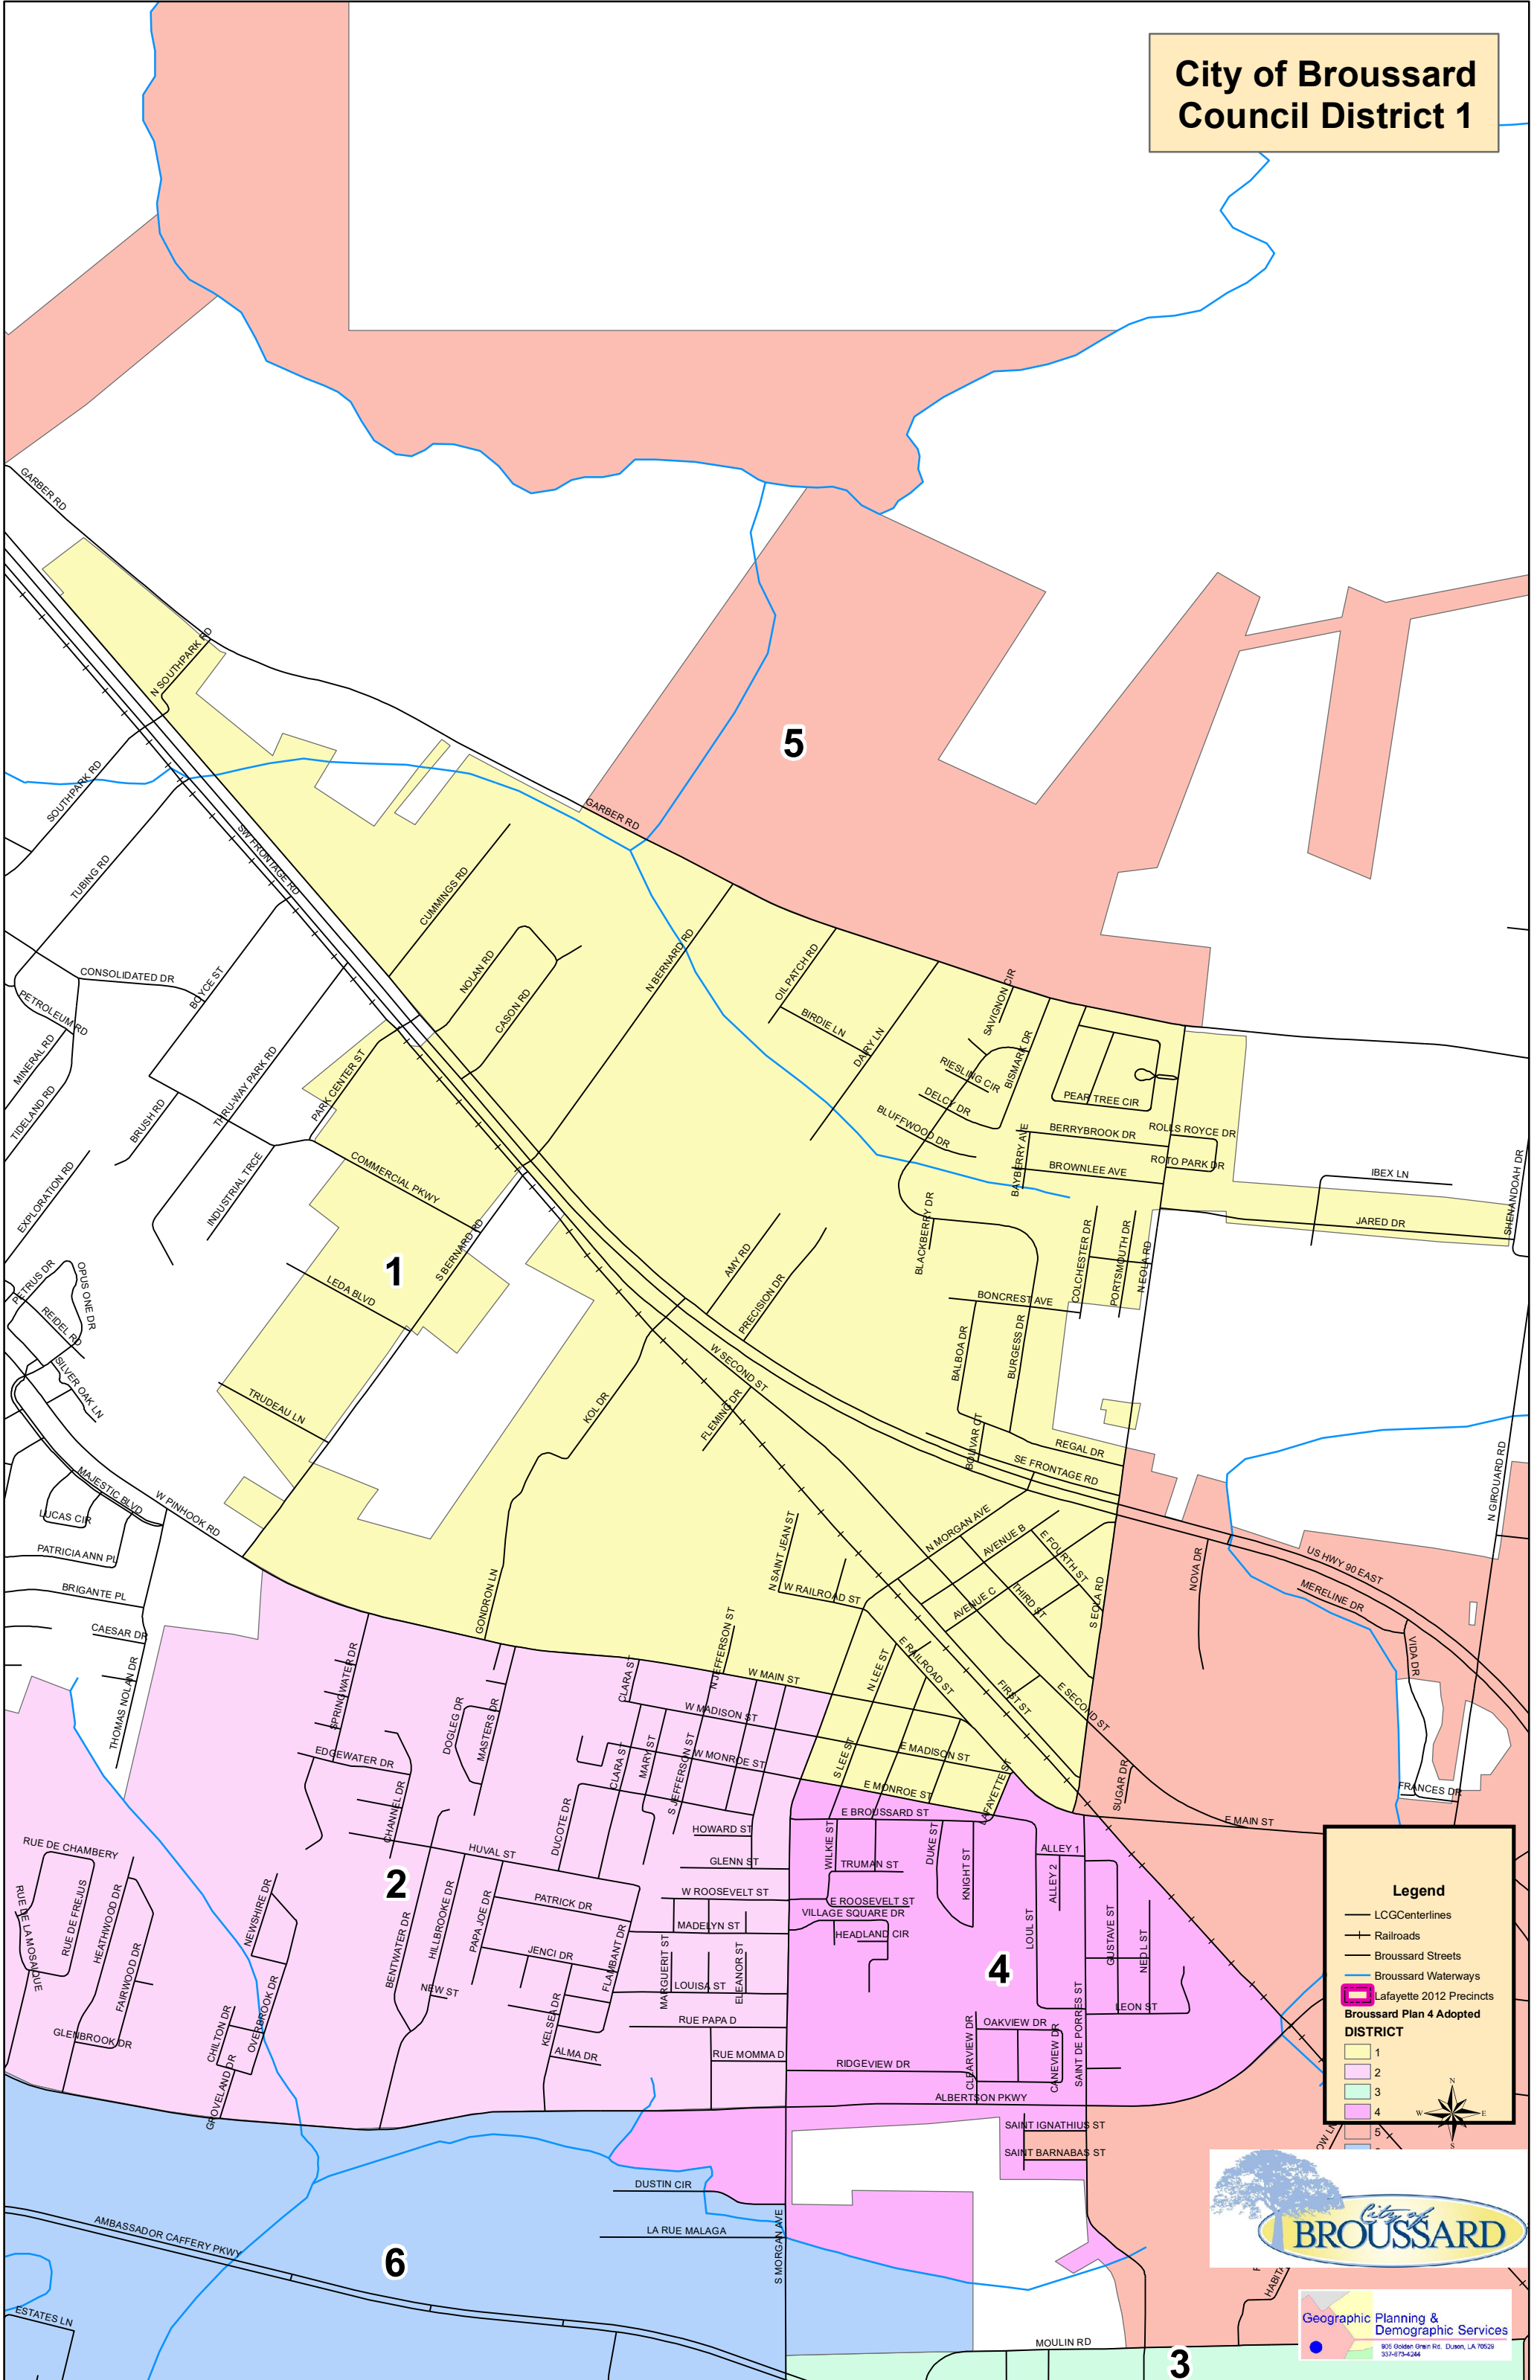

City of Broussard Council District 1

Legend

- LCG Centerlines
- Railroads
- Broussard Streets
- Broussard Waterways
- ▭ Lafayette 2012 Precincts
- ▭ Broussard Plan 4 Adopted DISTRICT

DISTRICT

- 1 (Yellow)
- 2 (Purple)
- 3 (Light Green)
- 4 (Light Purple)
- 5 (Pink)
- 6 (Blue)