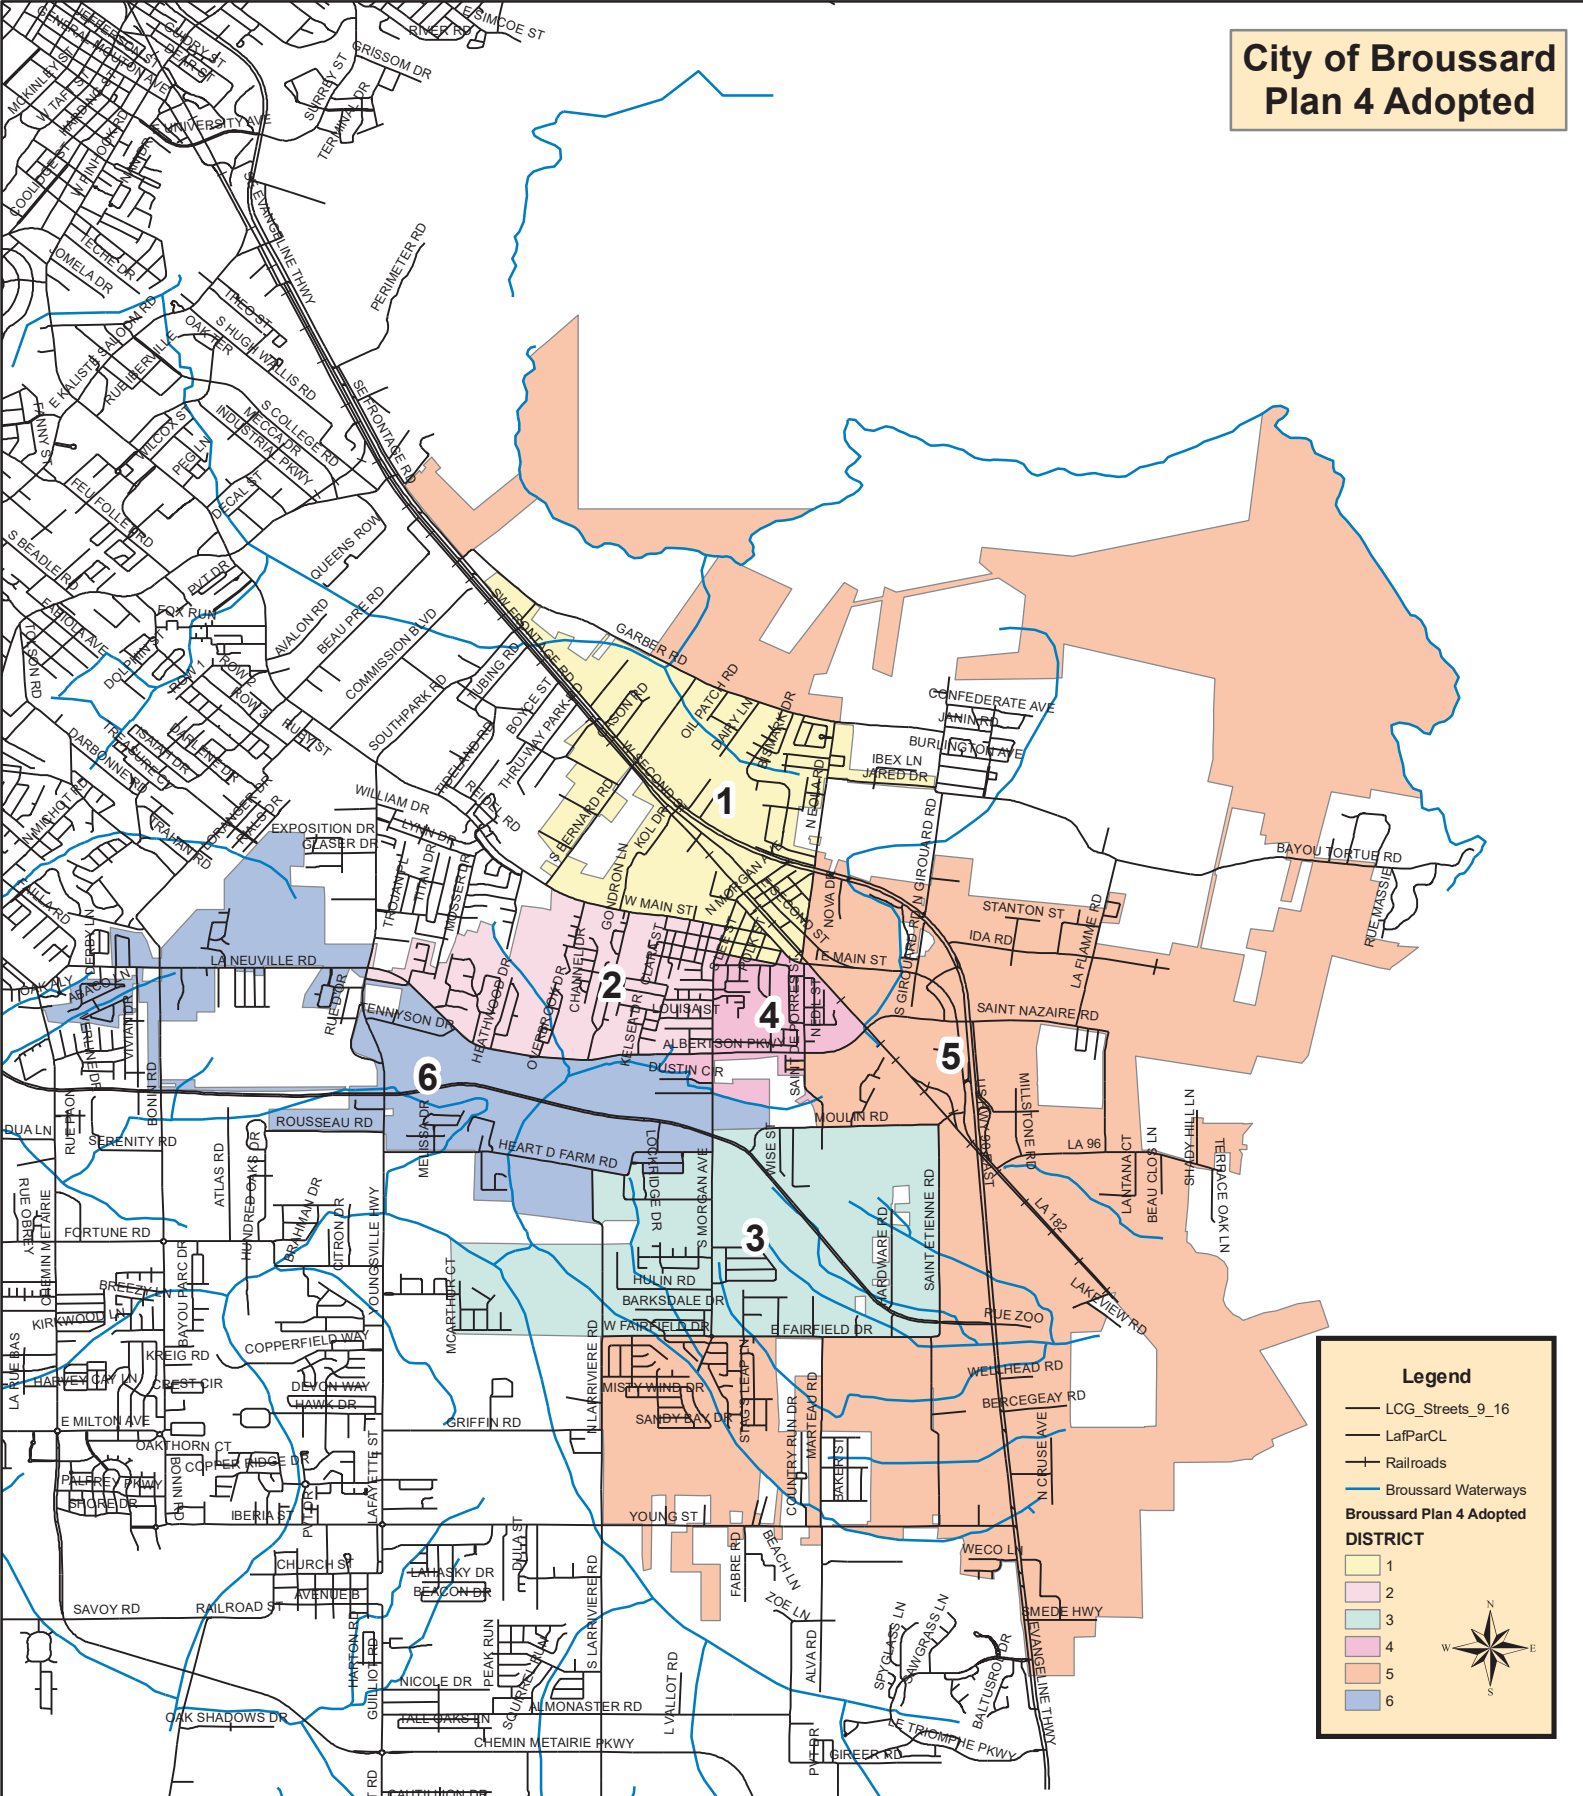

Broussard Plan 4 Adopted DISTRICT

- 1 (Yellow)
- 2 (Light Green)
- 3 (Green)
- 4 (Pink)
- 5 (Orange)
- 6 (Blue)

City of Broussard Council District 4

Legend

- LCG Centerlines
- Railroads
- Broussard Streets
- Broussard Waterways
- Lafayette 2012 Precincts
- Broussard Plan 4 Adopted DISTRICT**
- 1
- 2
- 3
- 4
- 5
- 6

City of Broussard Plan 4 Adopted

Legend

- LCG_Streets_9_16
- LafParCL
- + Railroads
- Broussard Waterways

Broussard Plan 4 Adopted

DISTRICT

- 1 (Yellow)
- 2 (Pink)
- 3 (Light Blue)
- 4 (Purple)
- 5 (Orange)
- 6 (Dark Blue)