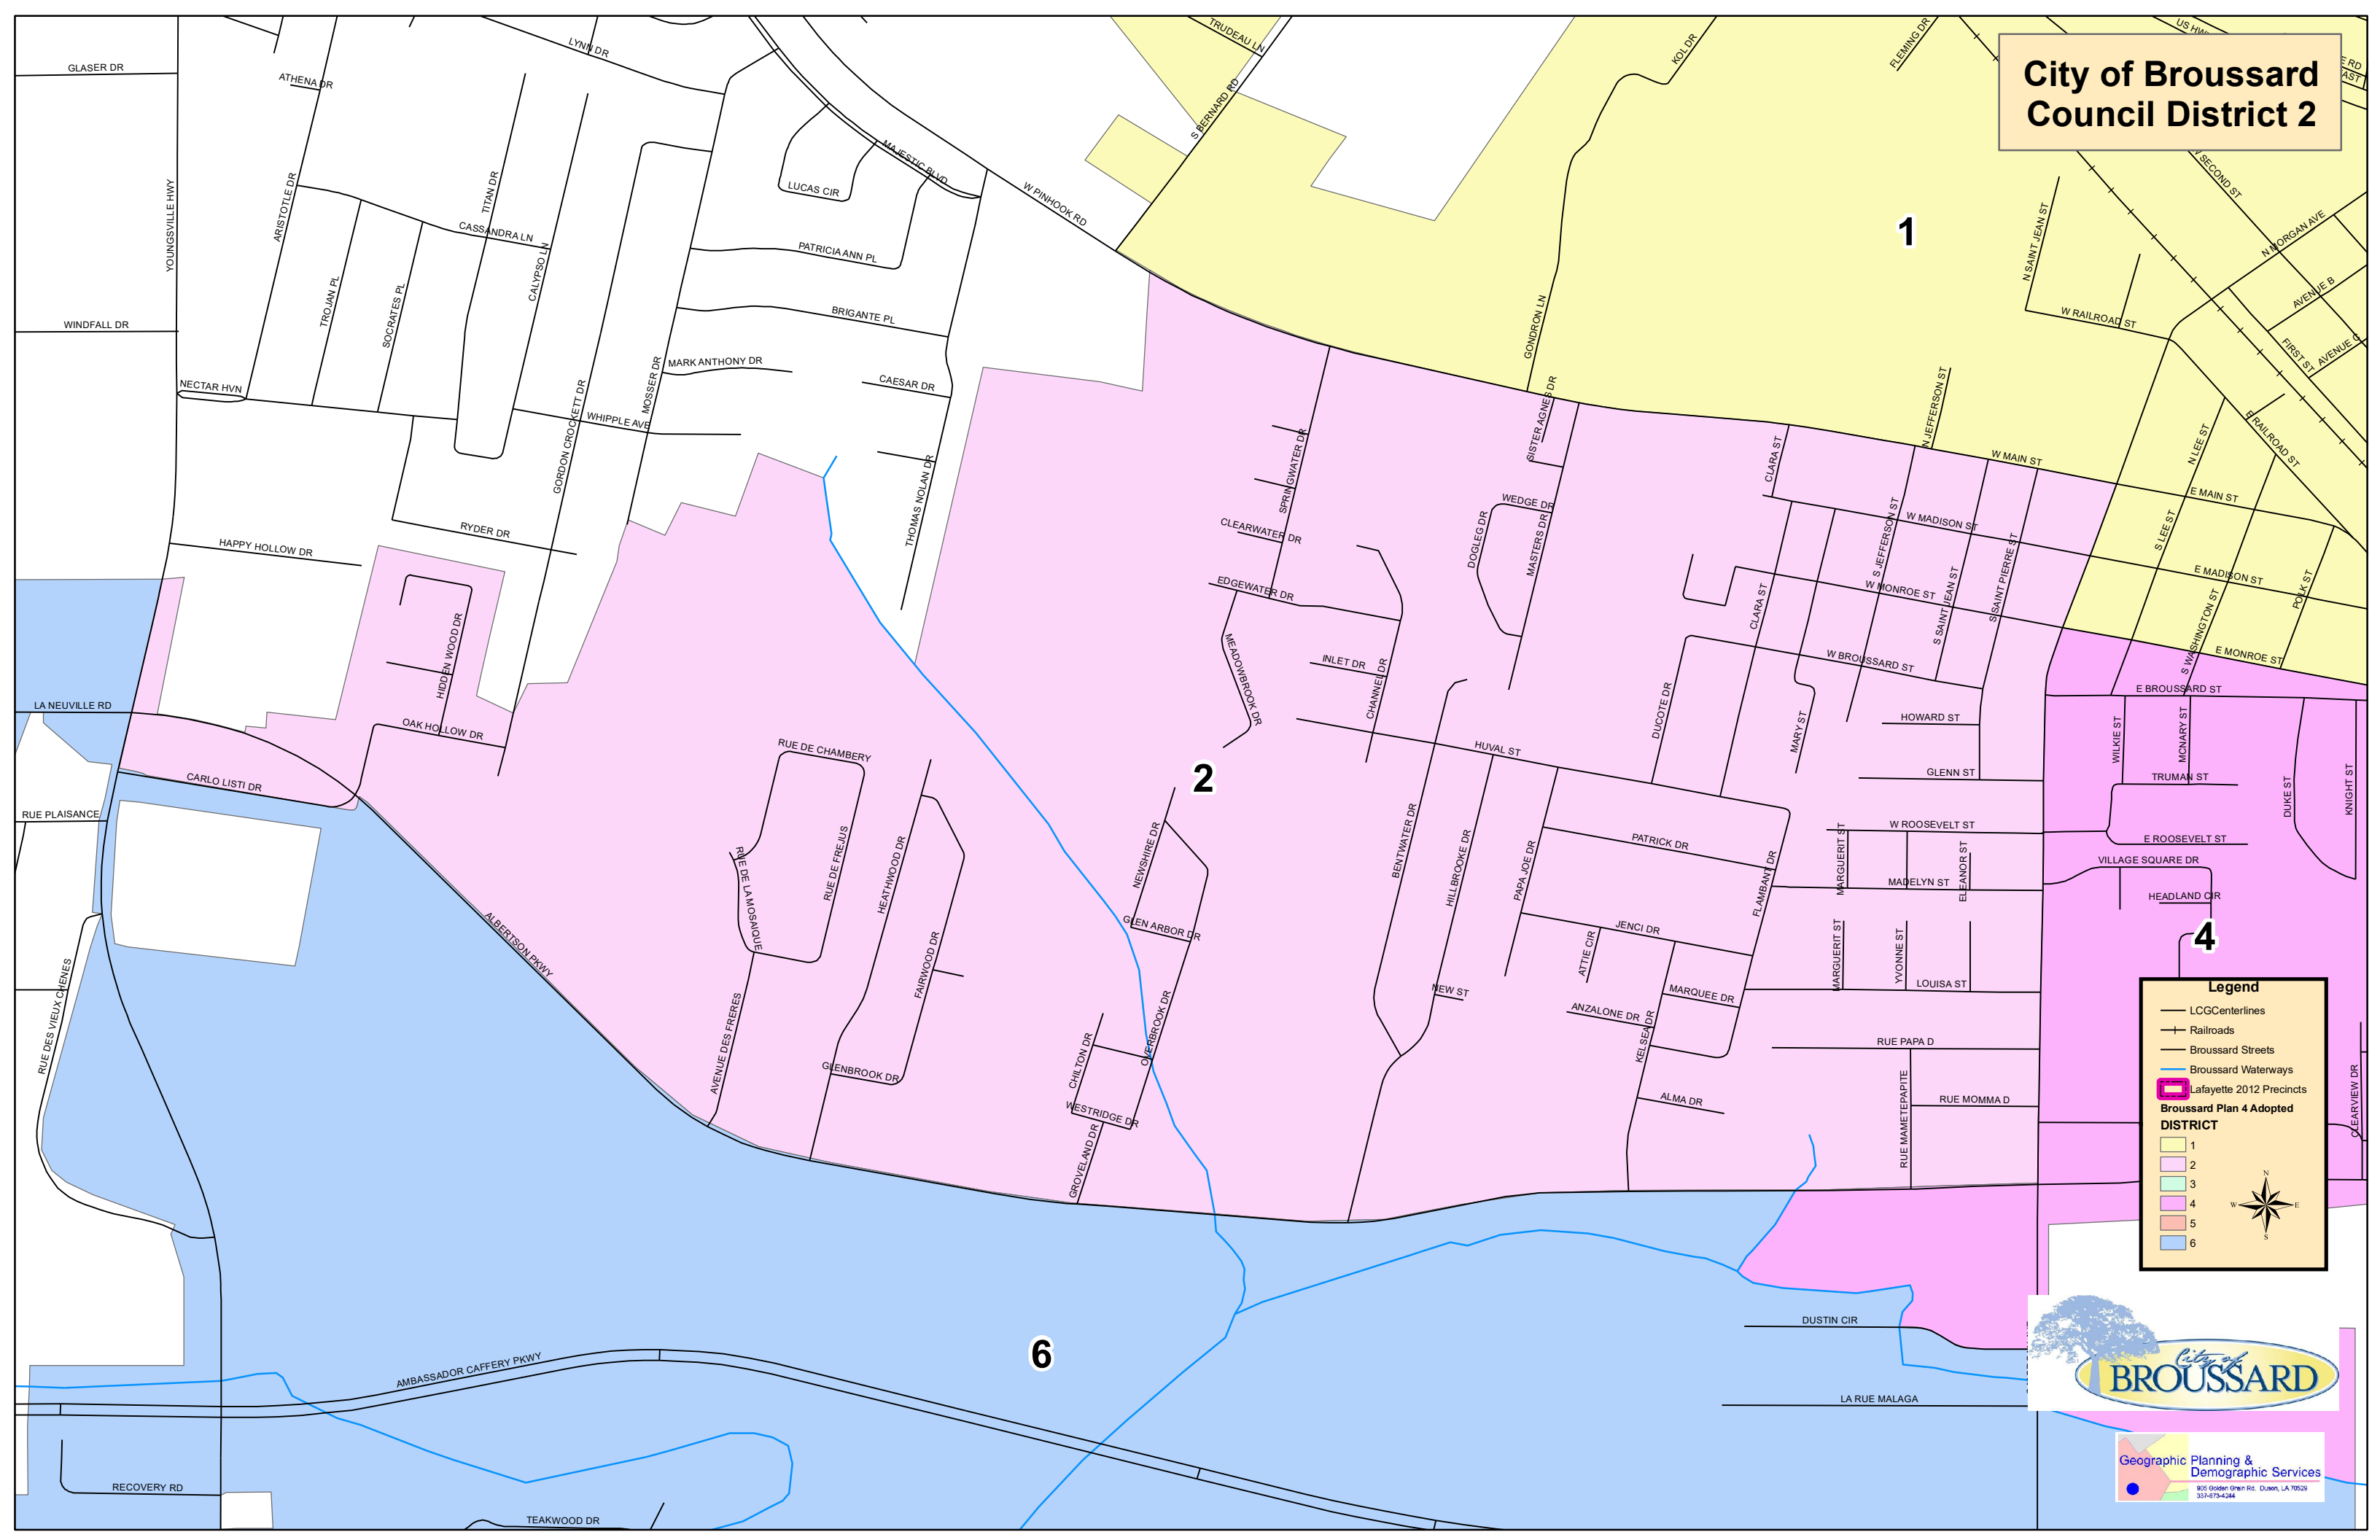

City of Broussard Council District 2

Legend

- LCG Centerlines
- Railroads
- Broussard Streets
- Broussard Waterways
- ▭ Lafayette 2012 Precincts
- ▭ Broussard Plan 4 Adopted DISTRICT

1	2	3	4	5	6

Geographic Planning & Demographic Services
905 Golden Green Rd. Dumas, LA 70529
337-673-4244