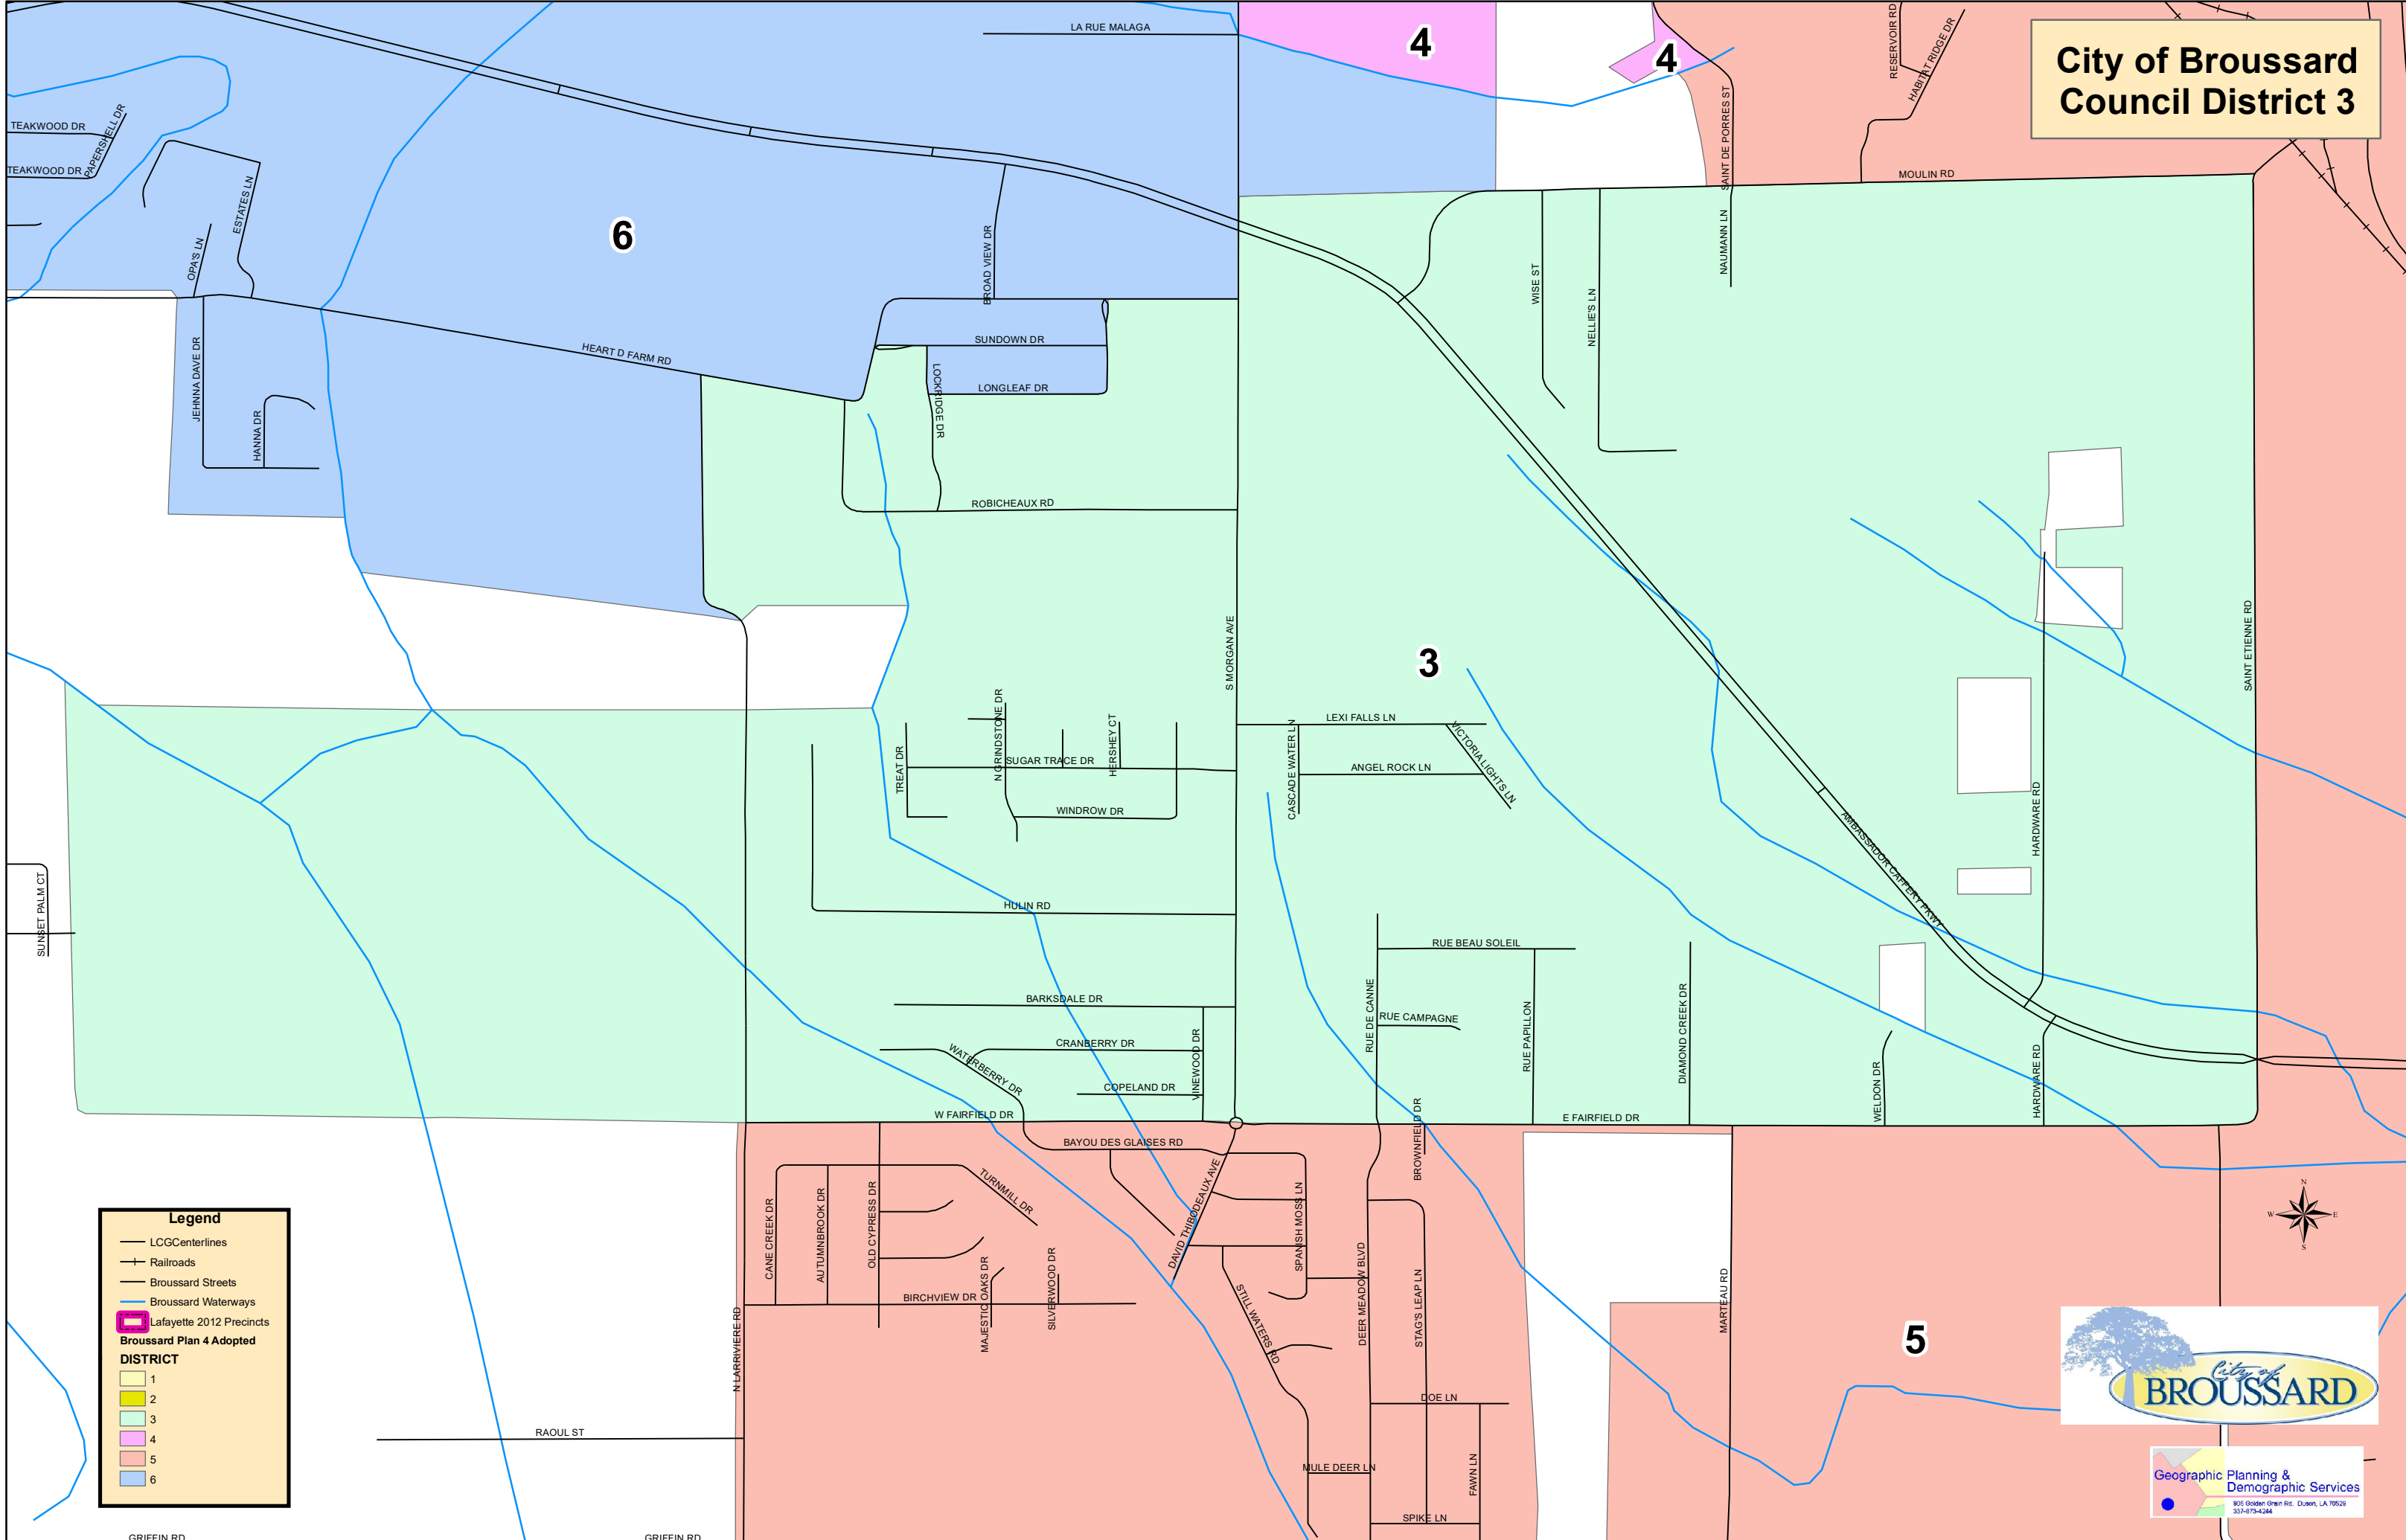

City of Broussard Council District 3

Legend

- LCG Centerlines
- Railroads
- Broussard Streets
- Broussard Waterways
- ▭ Lafayette 2012 Precincts

Broussard Plan 4 Adopted DISTRICT

- 1 (Yellow)
- 2 (Light Green)
- 3 (Green)
- 4 (Pink)
- 5 (Orange)
- 6 (Blue)