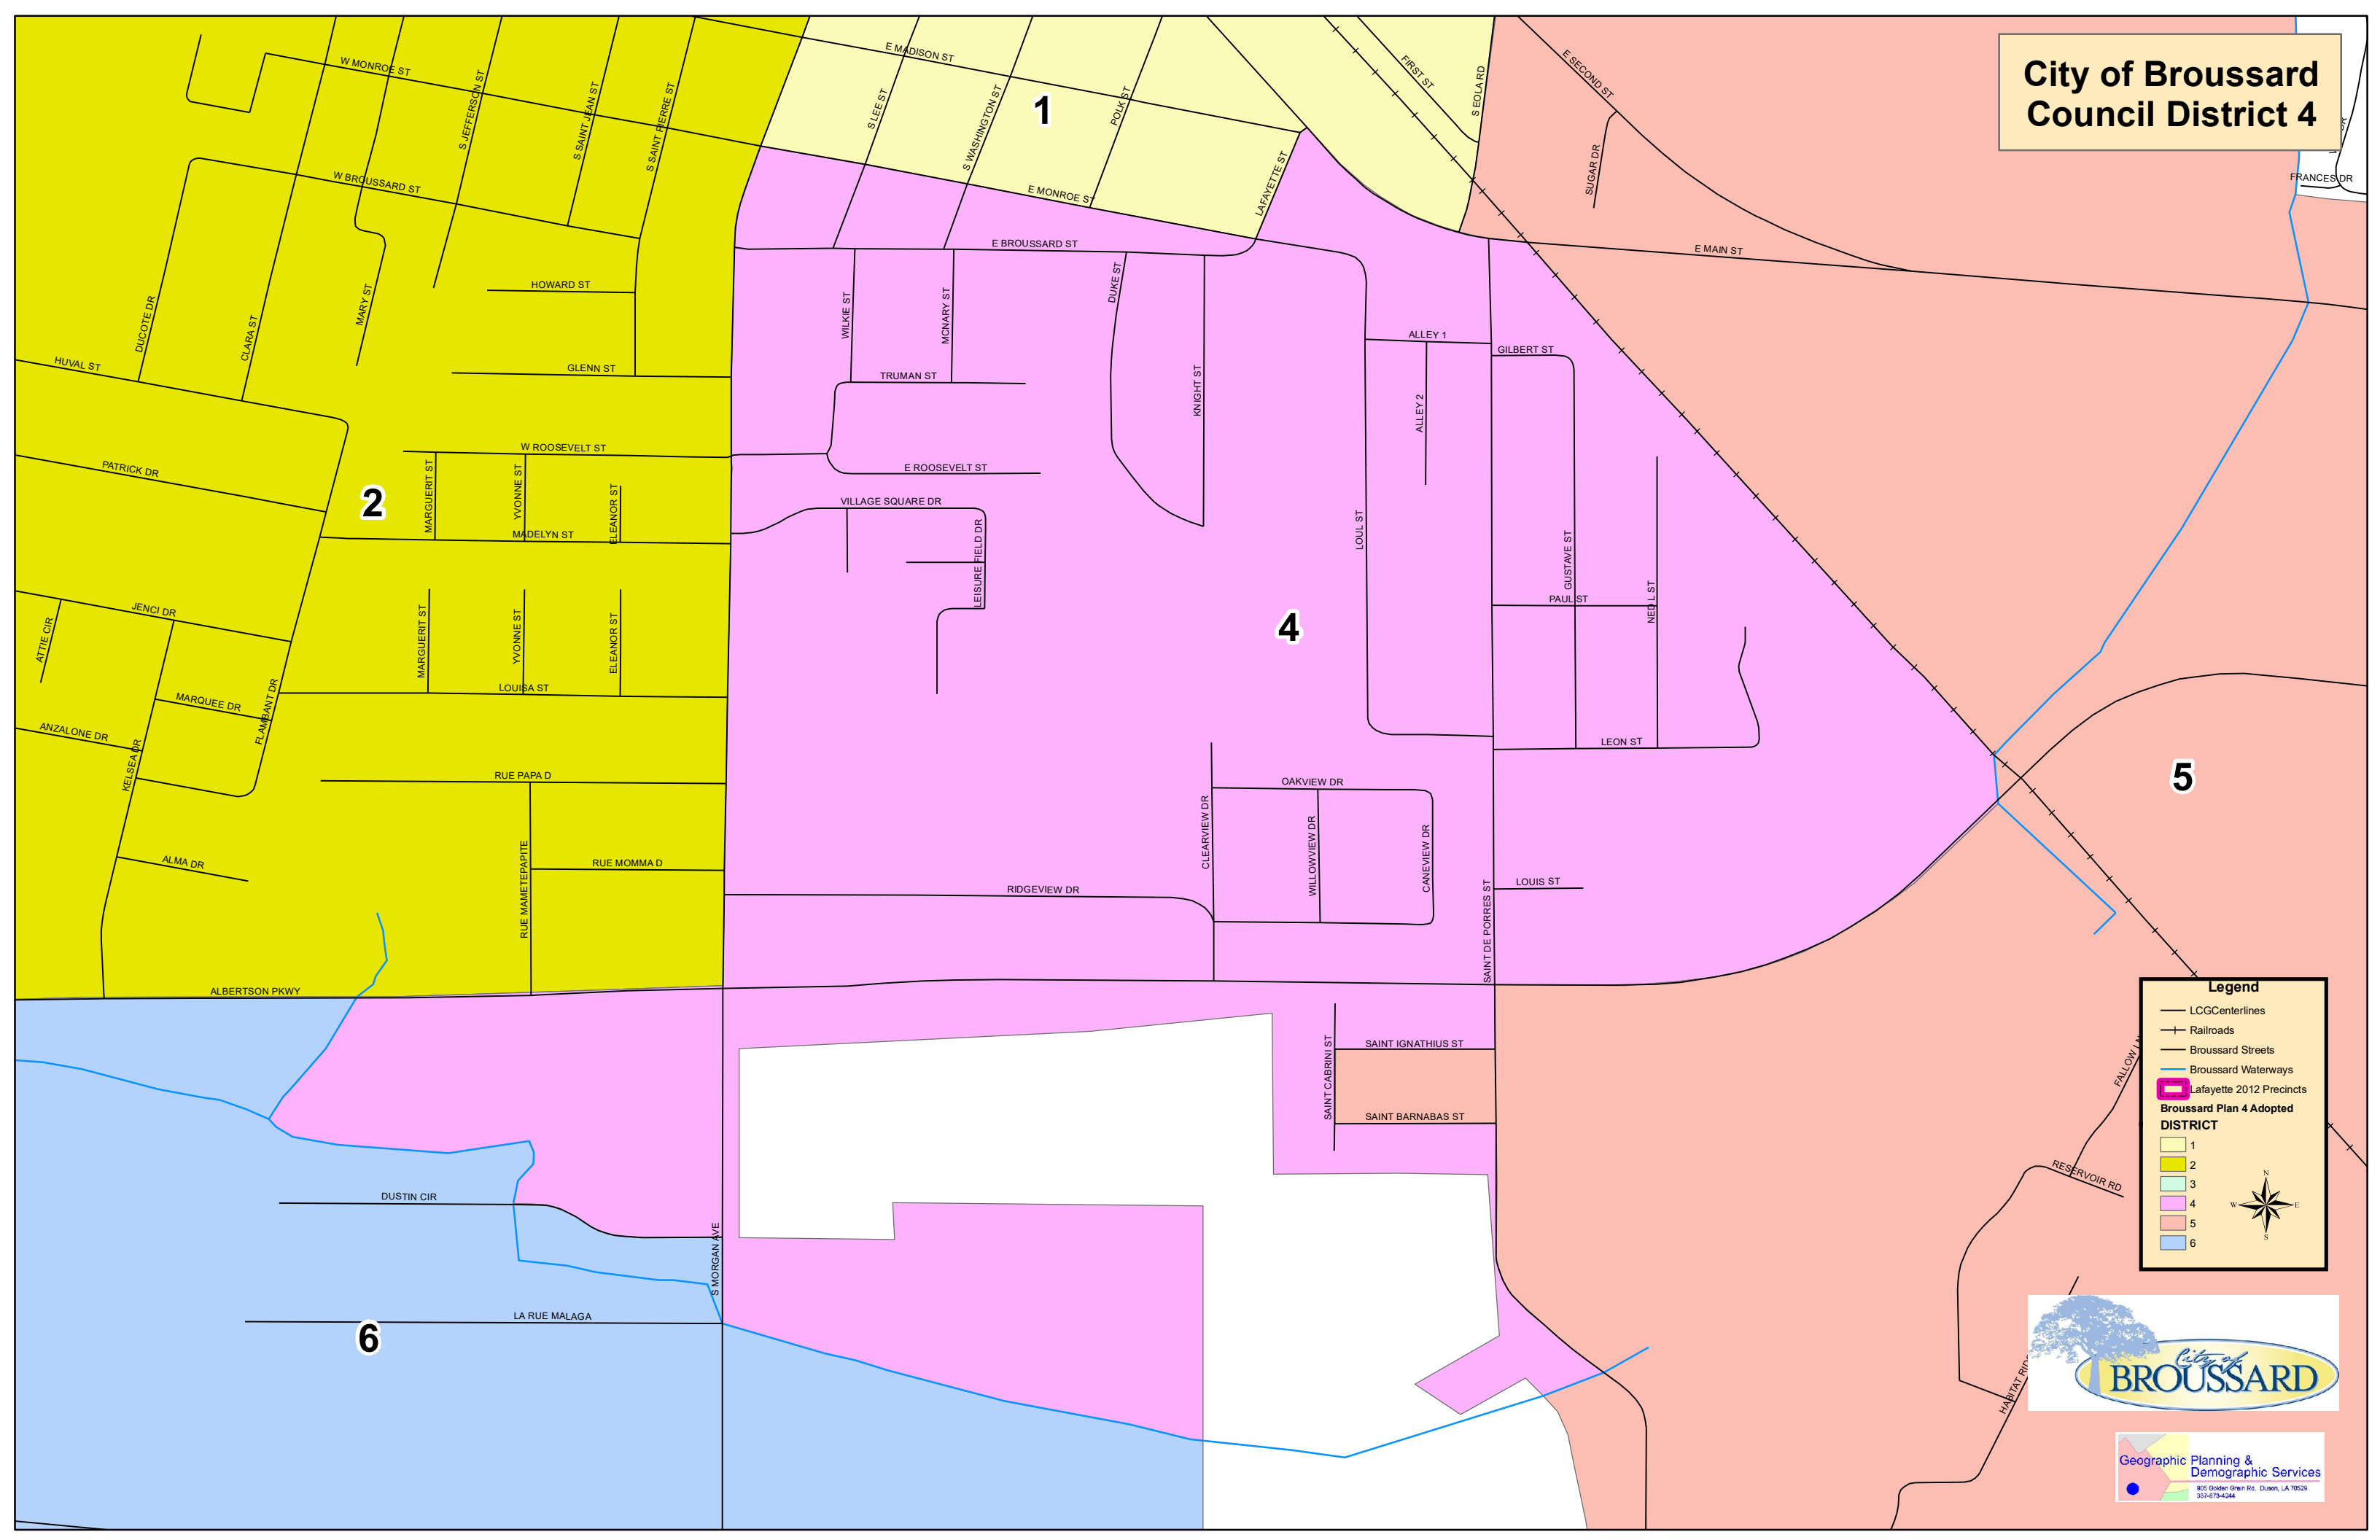

Broussard Plan 4 Adopted DISTRICT

- 1 (Yellow)
- 2 (Light Green)
- 3 (Green)
- 4 (Pink)
- 5 (Orange)
- 6 (Blue)

City of Broussard Council District 4

Legend

- LCG Centerlines
- Railroads
- Broussard Streets
- Broussard Waterways
- Lafayette 2012 Precincts
- Broussard Plan 4 Adopted DISTRICT**
- 1
- 2
- 3
- 4
- 5
- 6