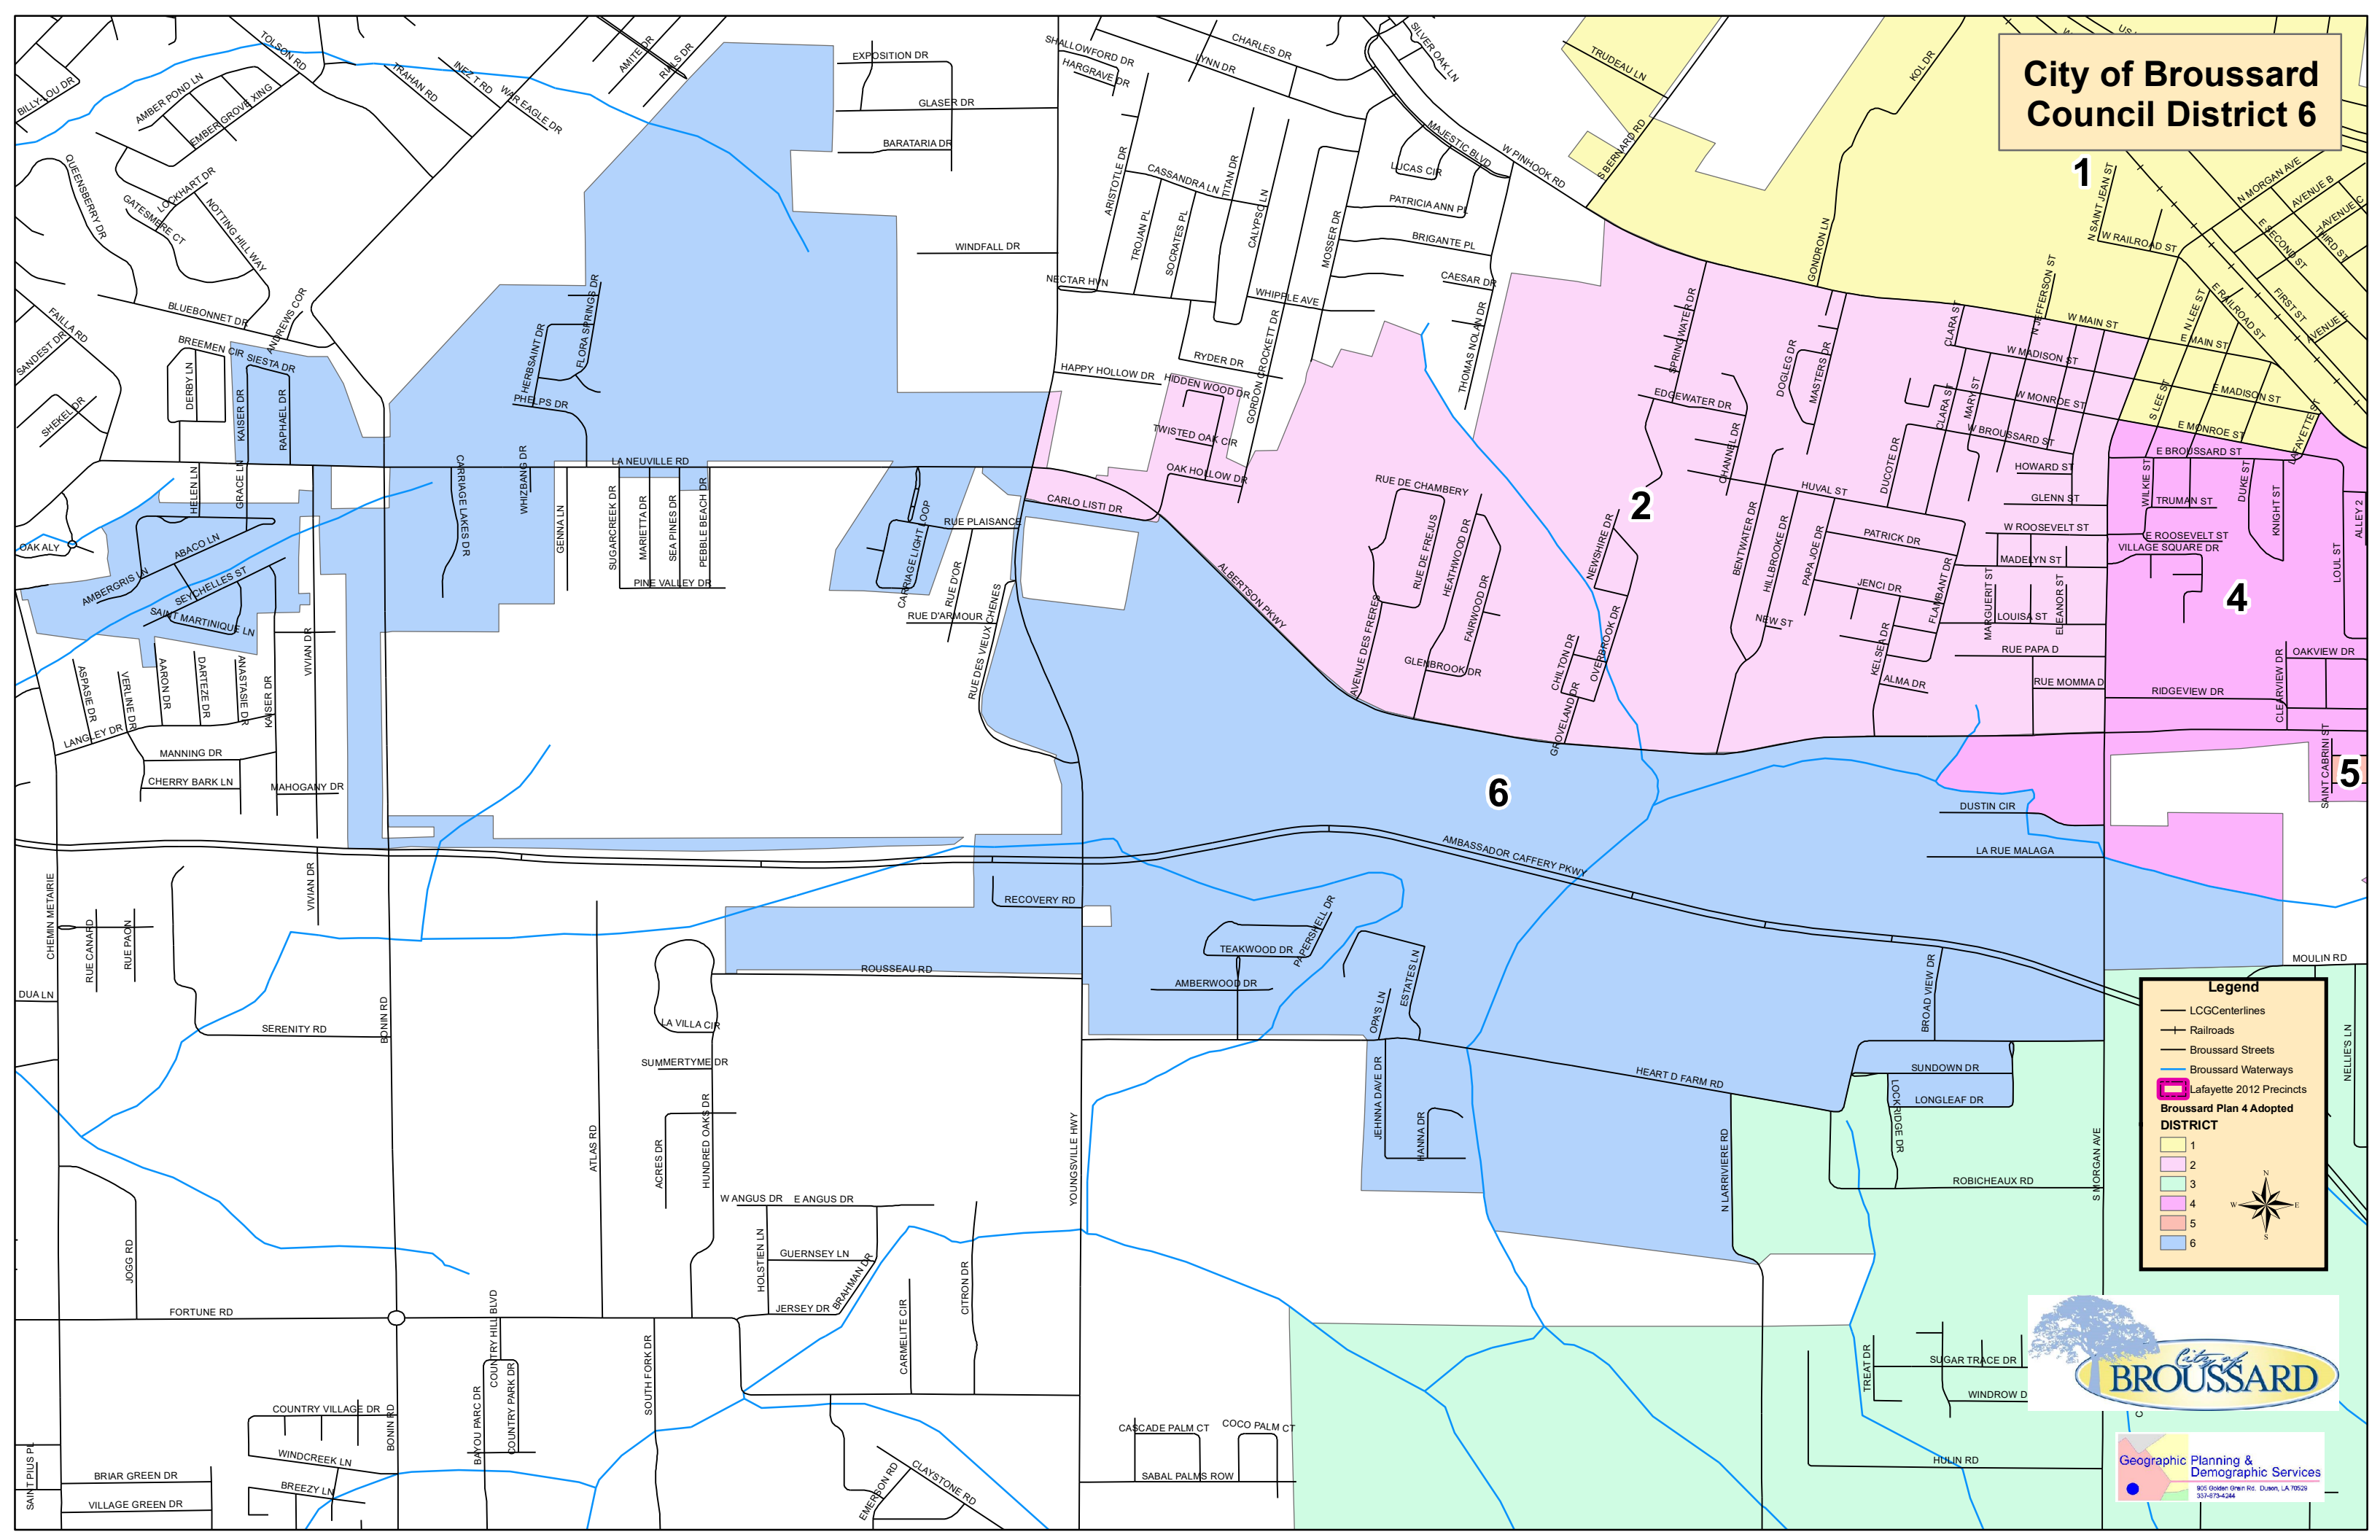

Broussard Plan 4 Adopted DISTRICT

- 1 (Yellow)
- 2 (Light Green)
- 3 (Green)
- 4 (Pink)
- 5 (Orange)
- 6 (Blue)

City of Broussard Council District 4

Legend

- LCG Centerlines
- Railroads
- Broussard Streets
- Broussard Waterways
- Lafayette 2012 Precincts
- Broussard Plan 4 Adopted DISTRICT**
- 1
- 2
- 3
- 4
- 5
- 6

City of Broussard Council District 5

Legend

- LCG Centerlines
- Railroads
- Broussard Streets
- Broussard Waterways
- ▭ Lafayette 2012 Precincts

Broussard Plan 4 Adopted DISTRICT

- 1
- 2
- 3
- 4
- 5
- 6

City of Broussard Council District 6

City of Broussard Plan 4 Adopted

Legend

- LCG_Streets_9_16
- LafParCL
- + Railroads
- Broussard Waterways

Broussard Plan 4 Adopted

DISTRICT

- 1 (Yellow)
- 2 (Pink)
- 3 (Light Blue)
- 4 (Purple)
- 5 (Orange)
- 6 (Dark Blue)