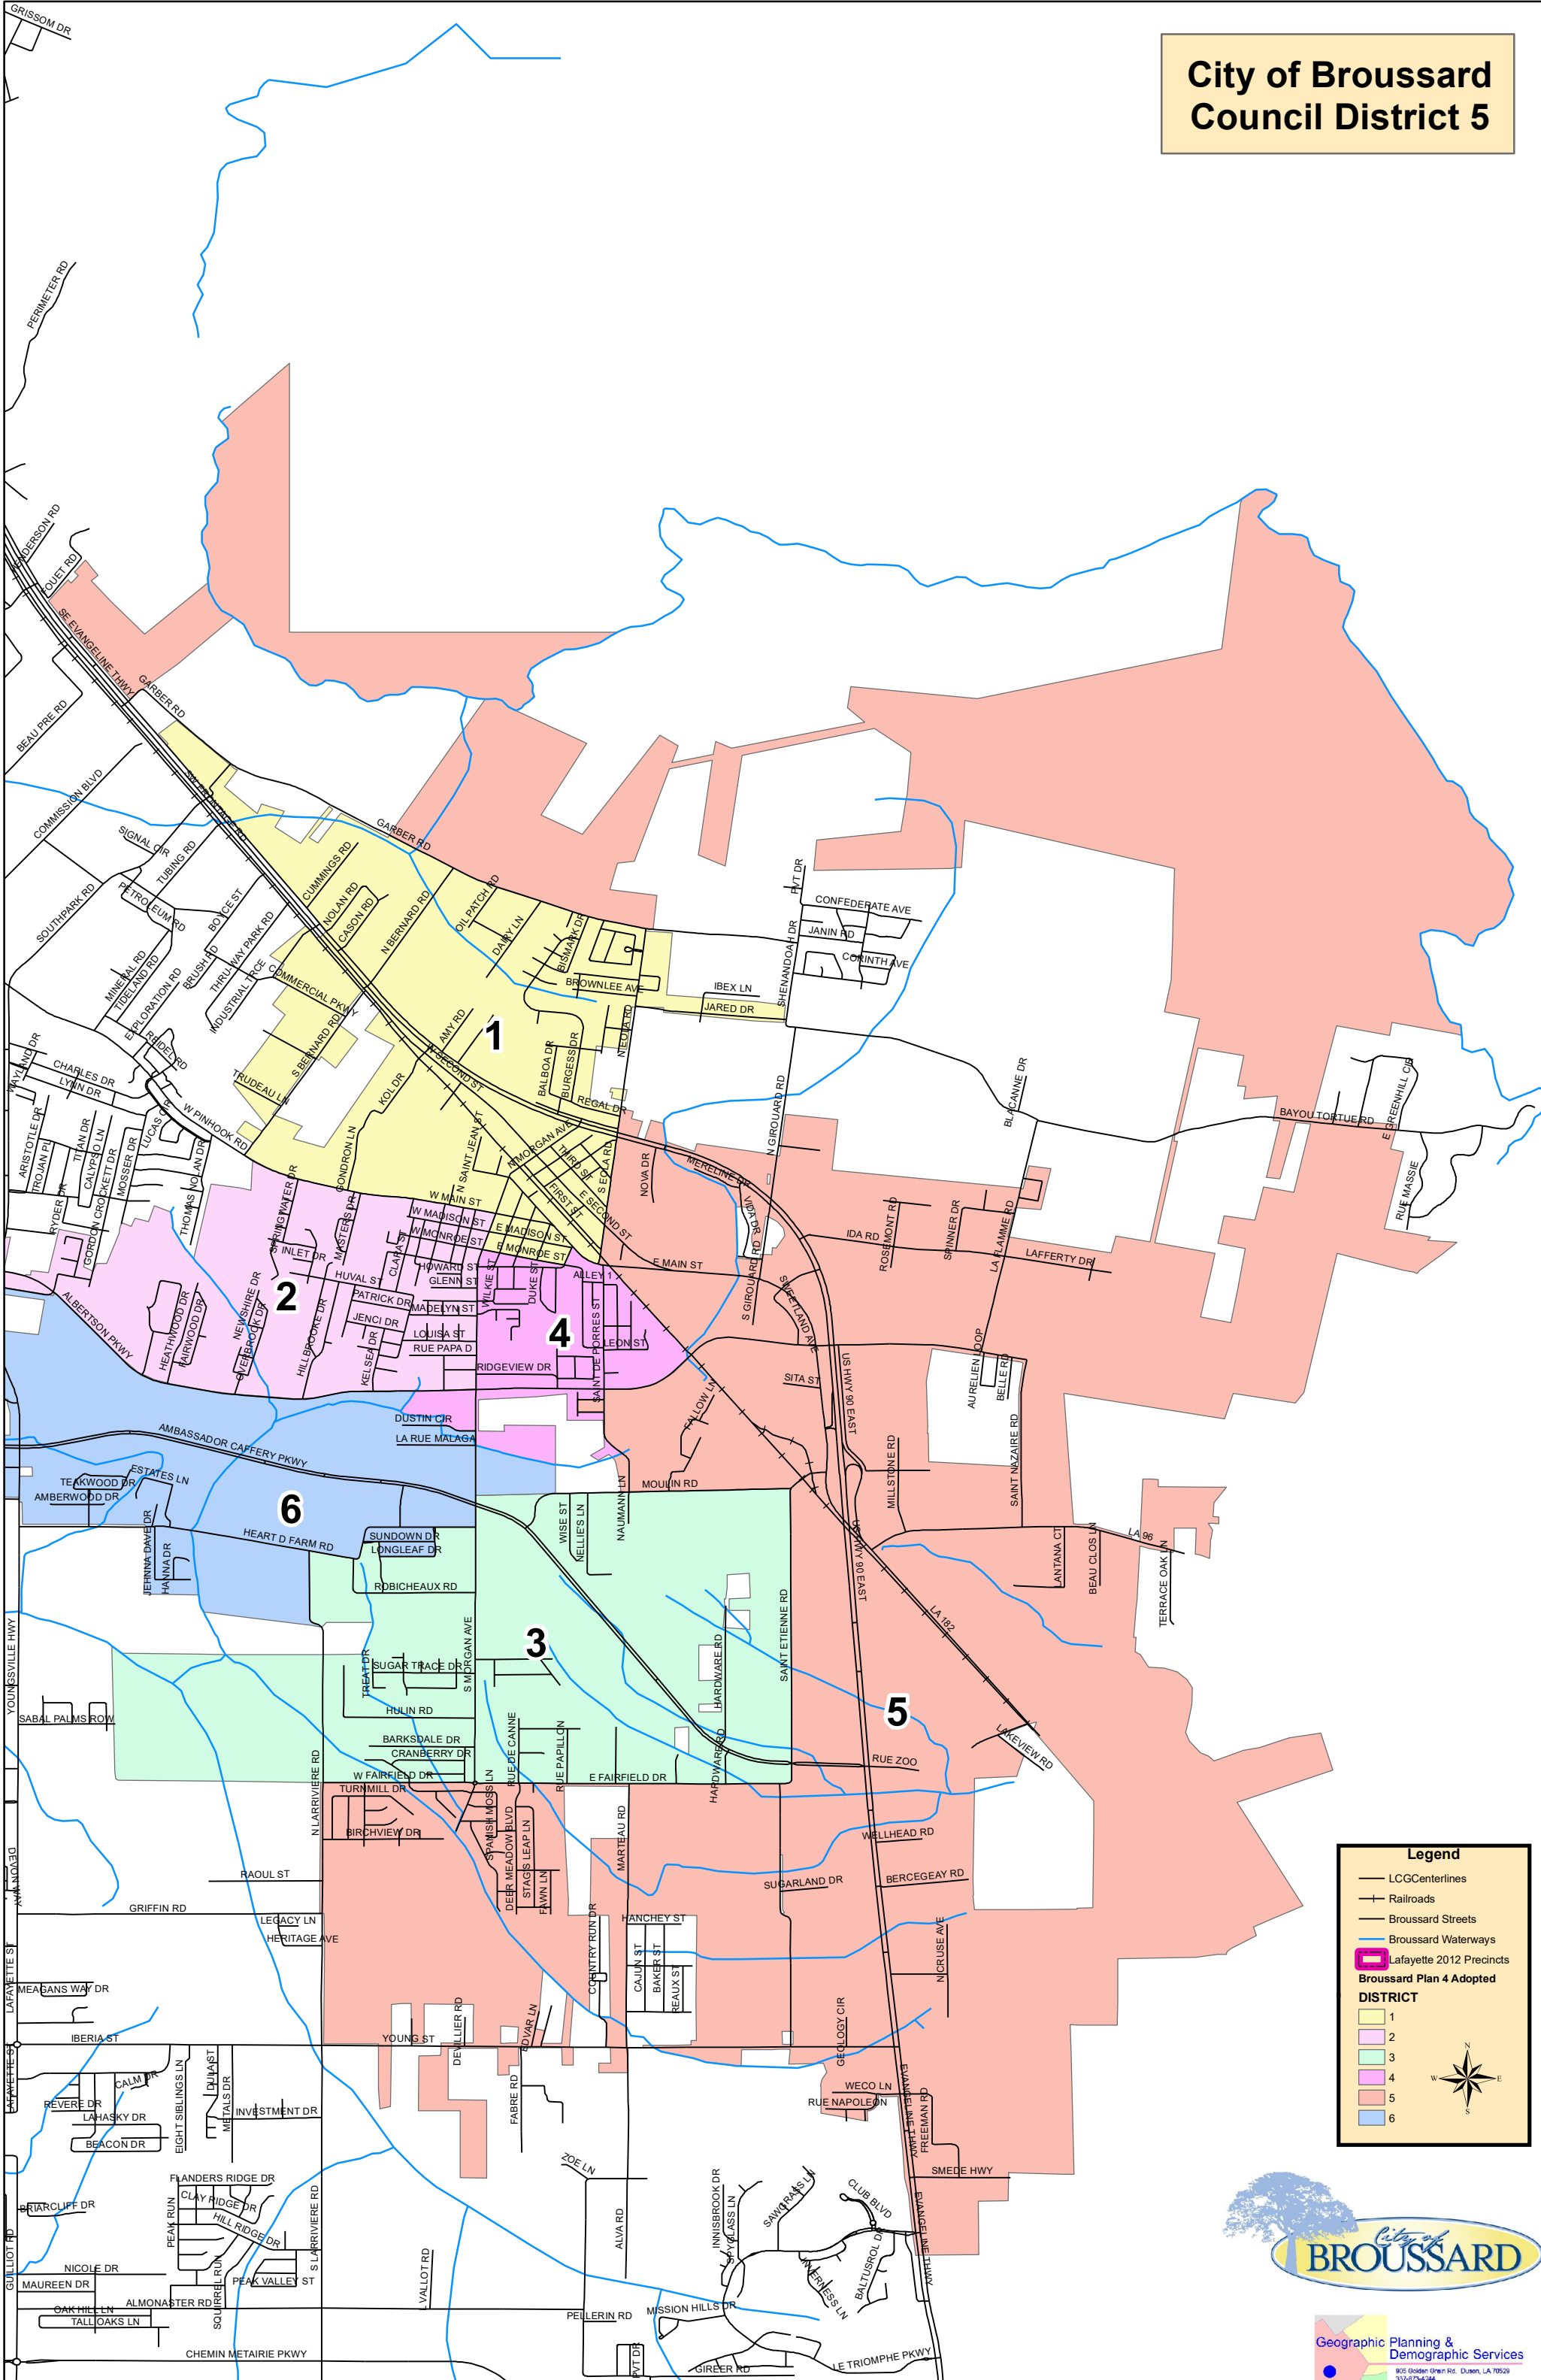

City of Broussard Council District 5

Legend

- LCG Centerlines
- Railroads
- Broussard Streets
- Broussard Waterways
- ▭ Lafayette 2012 Precincts

Broussard Plan 4 Adopted DISTRICT

- 1
- 2
- 3
- 4
- 5
- 6