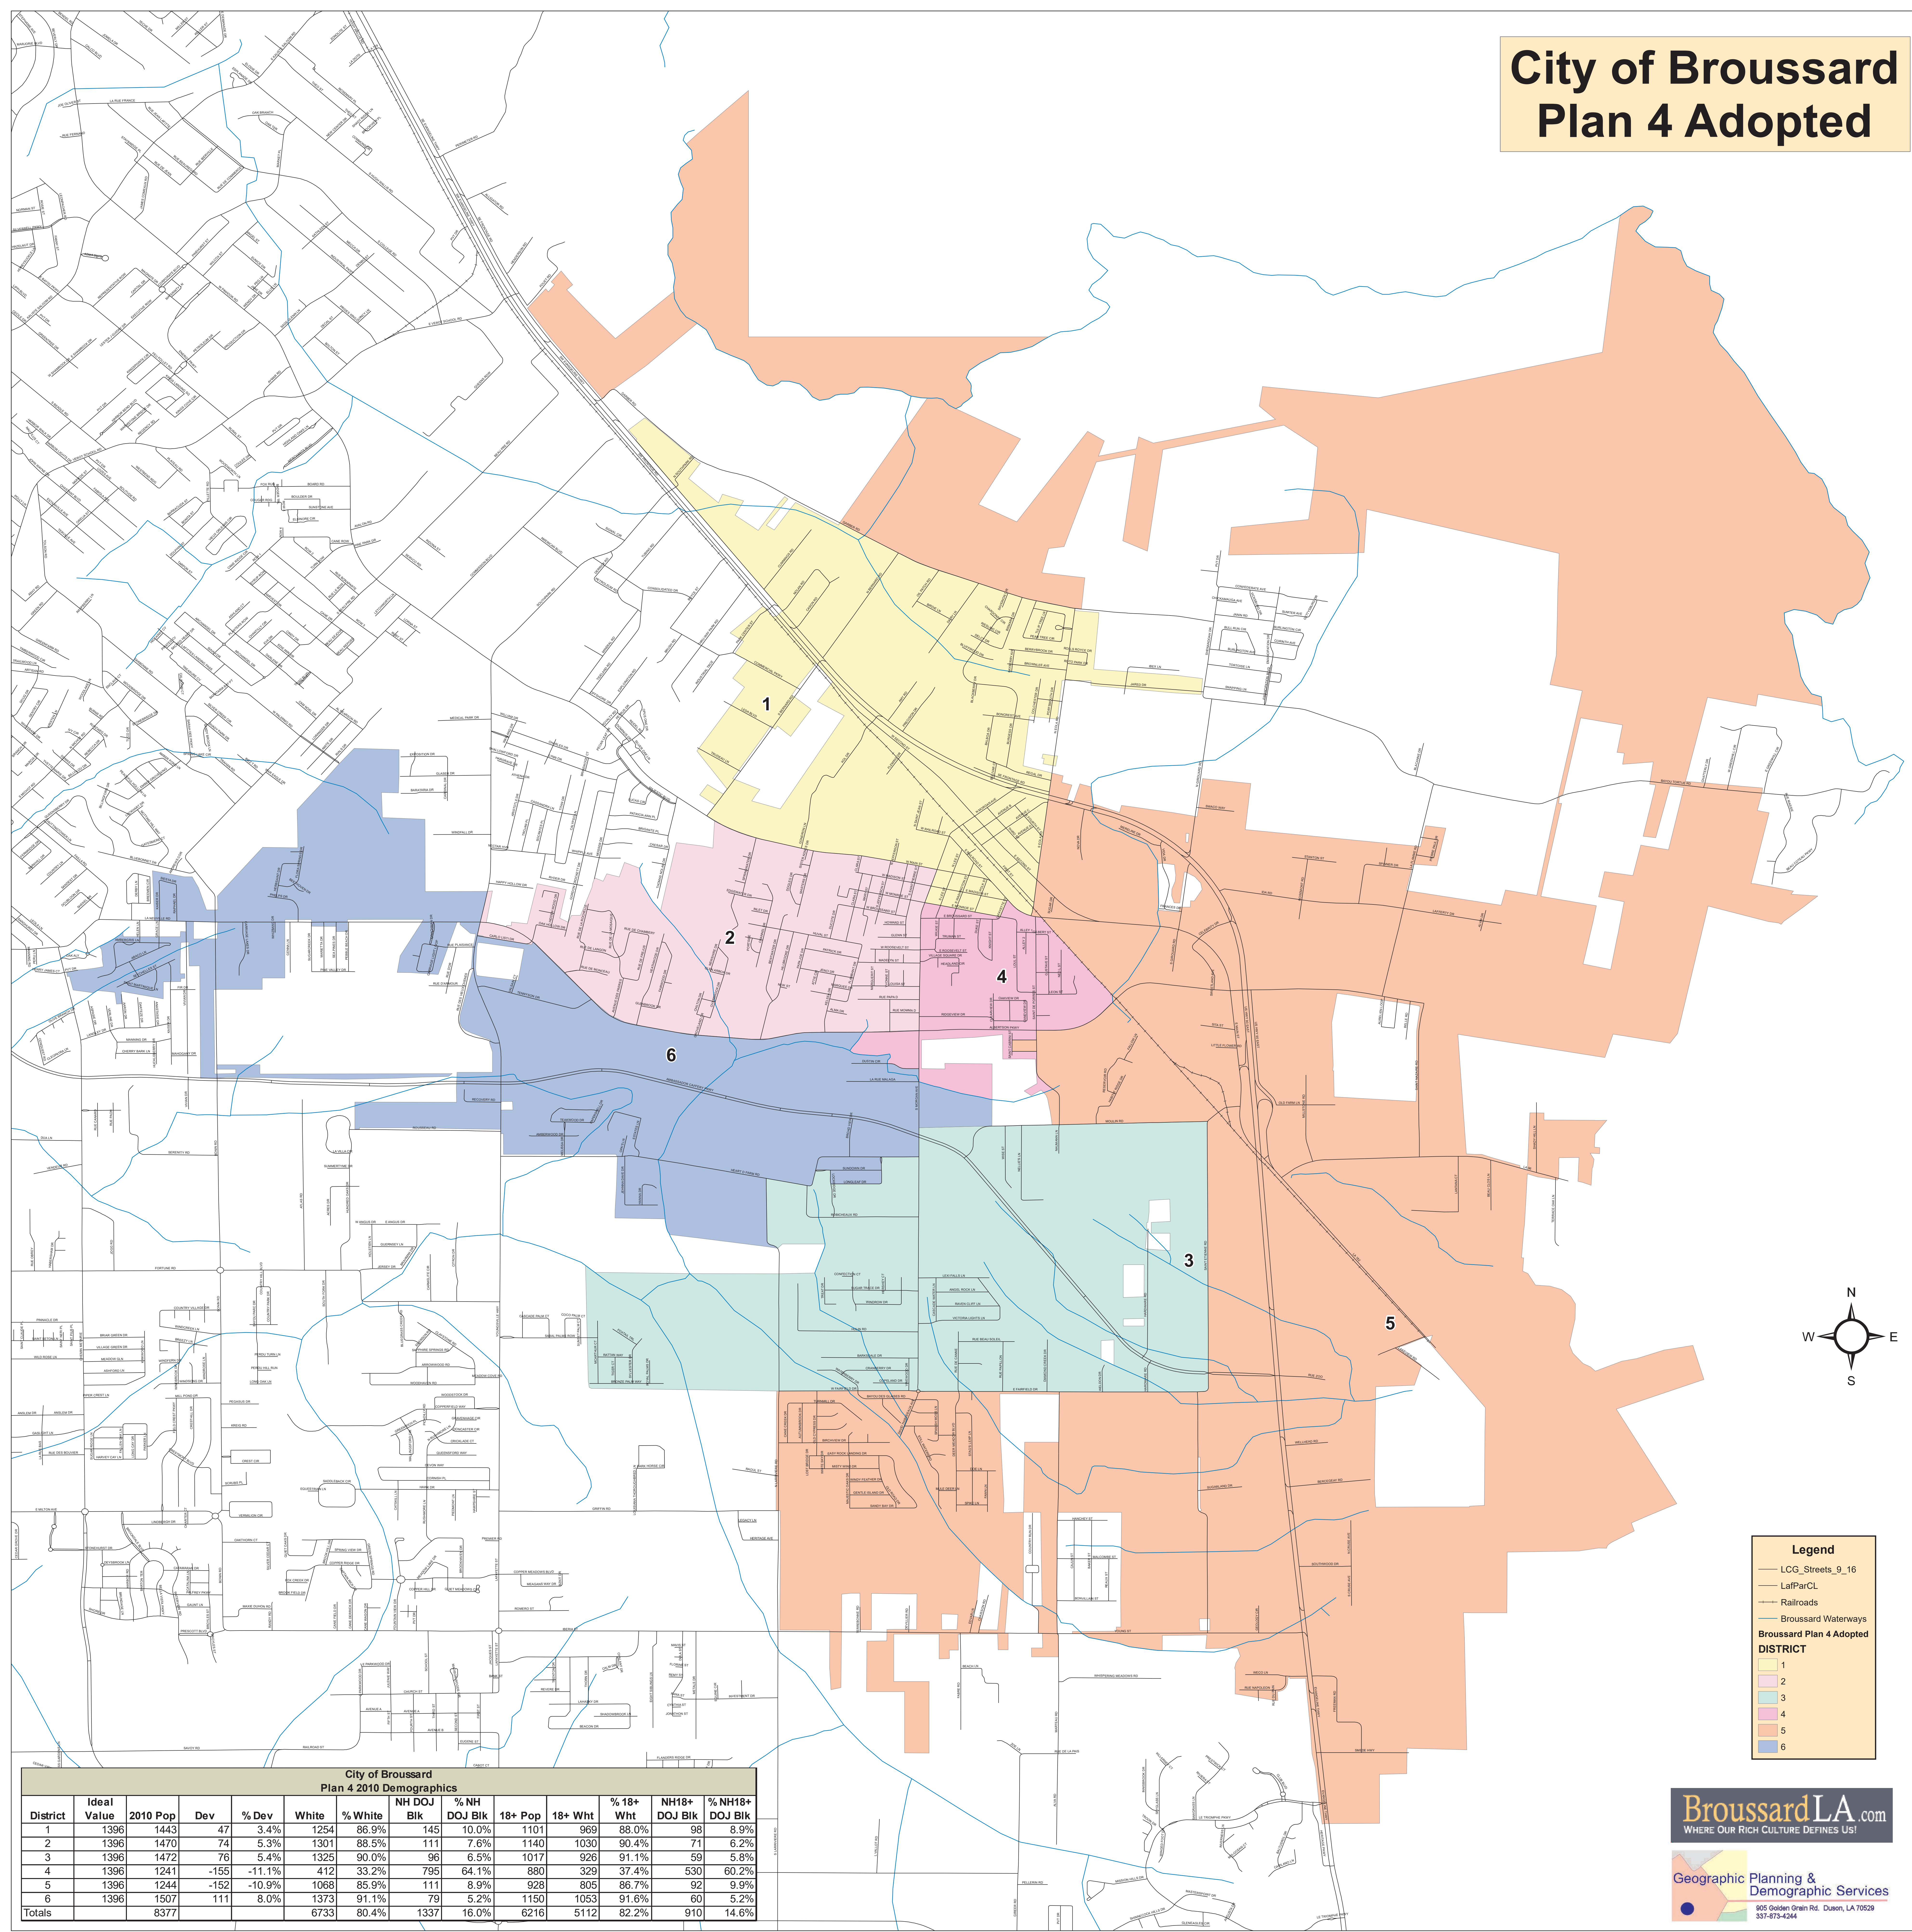

City of Broussard Plan 4 Adopted

Legend

- LCG Streets_9_16
- LafParCL
- Railroads
- Broussard Waterways

Broussard Plan 4 Adopted DISTRICT

- 1
- 2
- 3
- 4
- 5
- 6

**City of Broussard
Plan 4 2010 Demographics**

District	Ideal Value	2010 Pop	Dev	% Dev	White	% White	NH DOJ BIK	% NH DOJ BIK	18+ Pop	18+ Wht	% 18+ Wht	NH18+ DOJ BIK	% NH18+ DOJ BIK
1	1396	1443	47	3.4%	1254	86.9%	145	10.0%	1101	969	88.0%	98	8.9%
2	1396	1470	74	5.3%	1301	88.5%	111	7.6%	1140	1030	90.4%	71	6.2%
3	1396	1472	76	5.4%	1325	90.0%	96	6.5%	1017	926	91.1%	59	5.8%
4	1396	1241	-155	-11.1%	412	33.2%	795	64.1%	880	329	37.4%	530	60.2%
5	1396	1244	-152	-10.9%	1068	85.9%	111	8.9%	928	805	86.7%	92	9.9%
6	1396	1507	111	8.0%	1373	91.1%	79	5.2%	1150	1053	91.6%	60	5.2%
Totals		8377			6733	80.4%	1337	16.0%	6216	5112	82.2%	910	14.6%