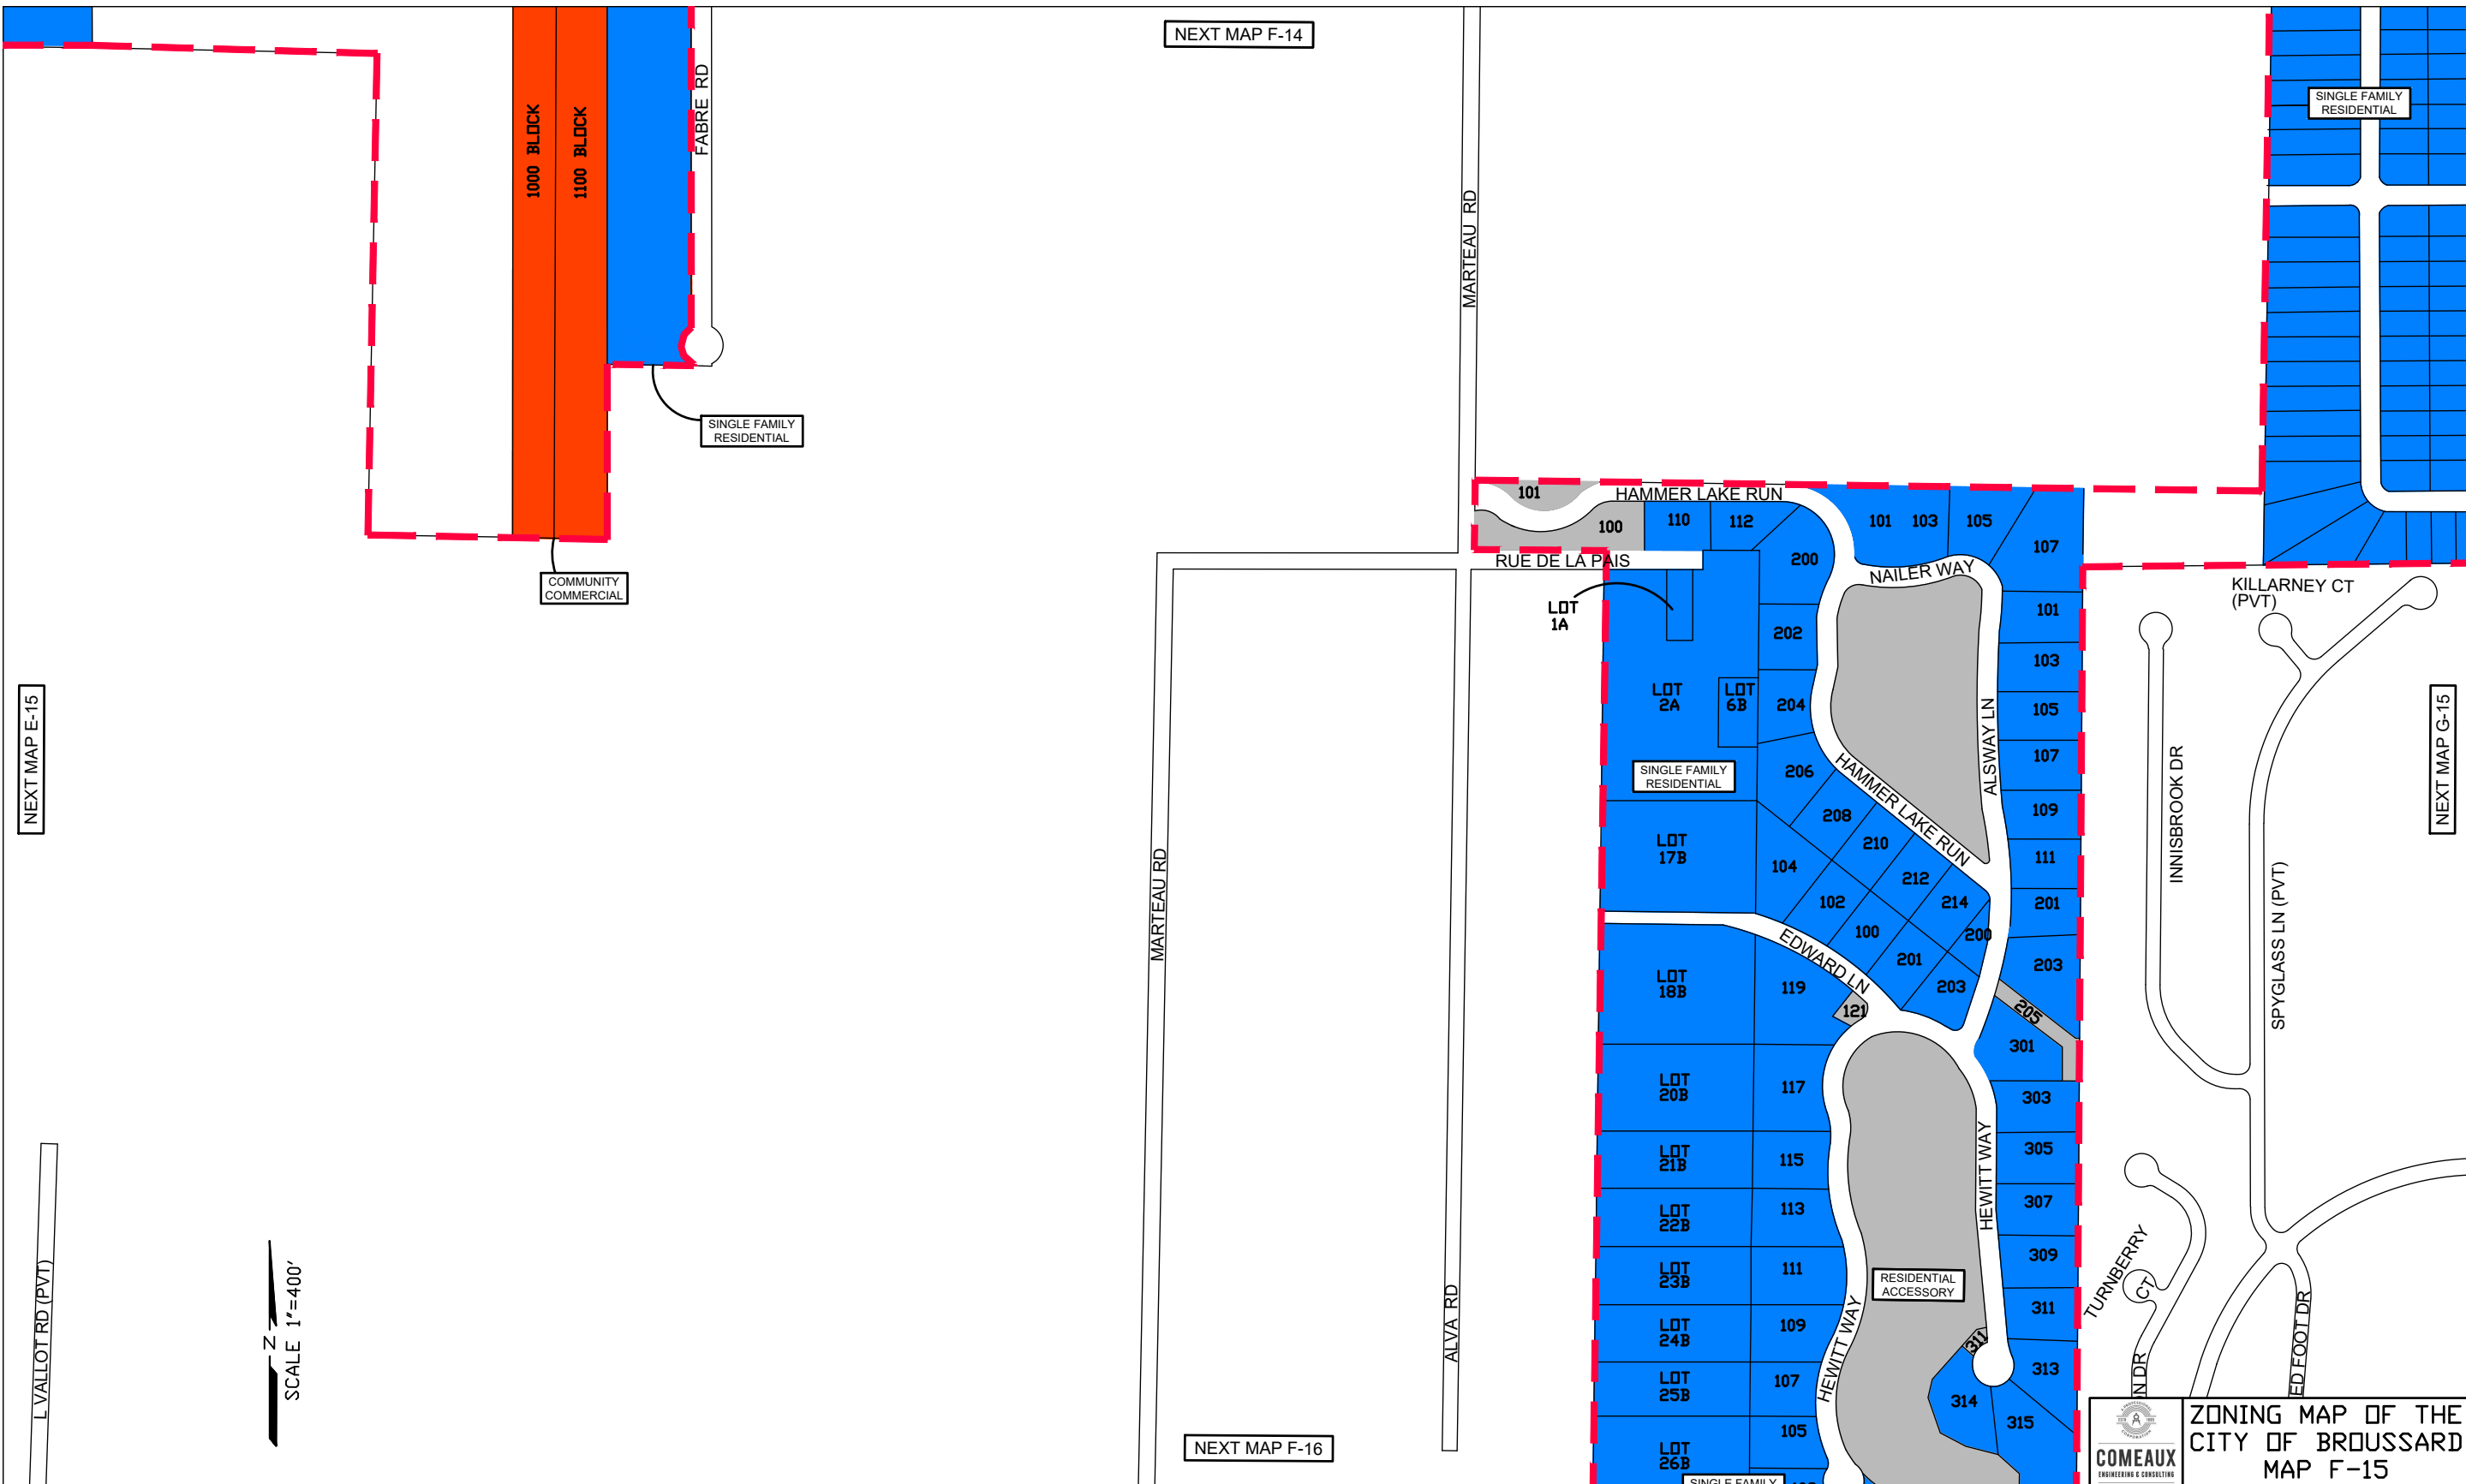

NEXT MAP E-15

L VALLOT RD (PVT)

SCALE 1"=400'

NEXT MAP F-14

MARTEAU RD

NEXT MAP F-16

MARTEAU RD

ALVA RD

ZONING MAP OF THE  
CITY OF BROUSSARD  
MAP F-15